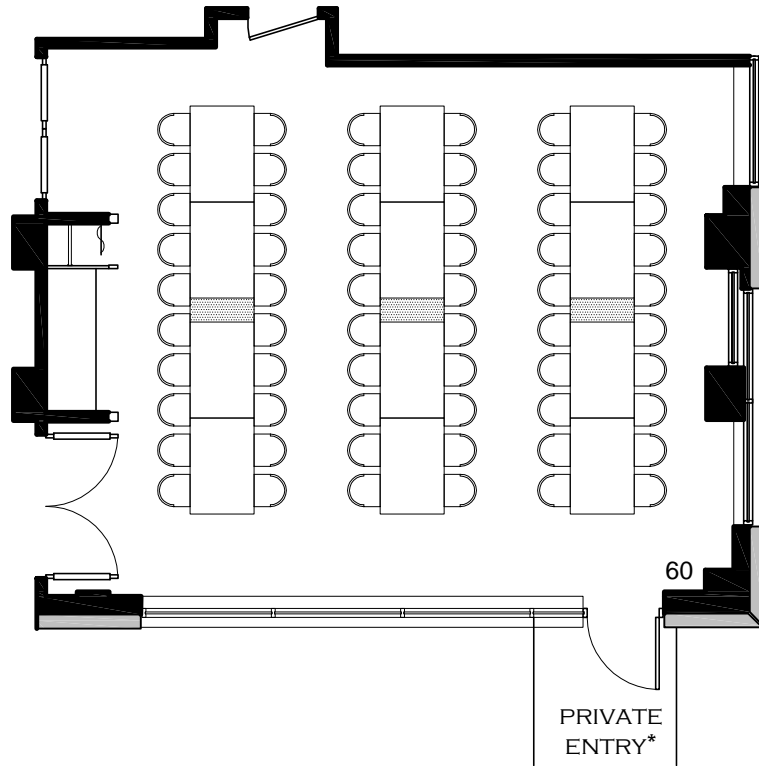

BEACON GRILLE

EAST ROOM

OPTION 30A 60 SEATS

NOTE: ALL ARRANGEMENTS ARE APPROXIMATE.
MOST PLANS CAN BE ARRANGED DIFFERENTLY
TO ACCOMMODATE MORE OR FEWER GUESTS.

* COVERED PRIVATE ENTRANCE WALKWAY