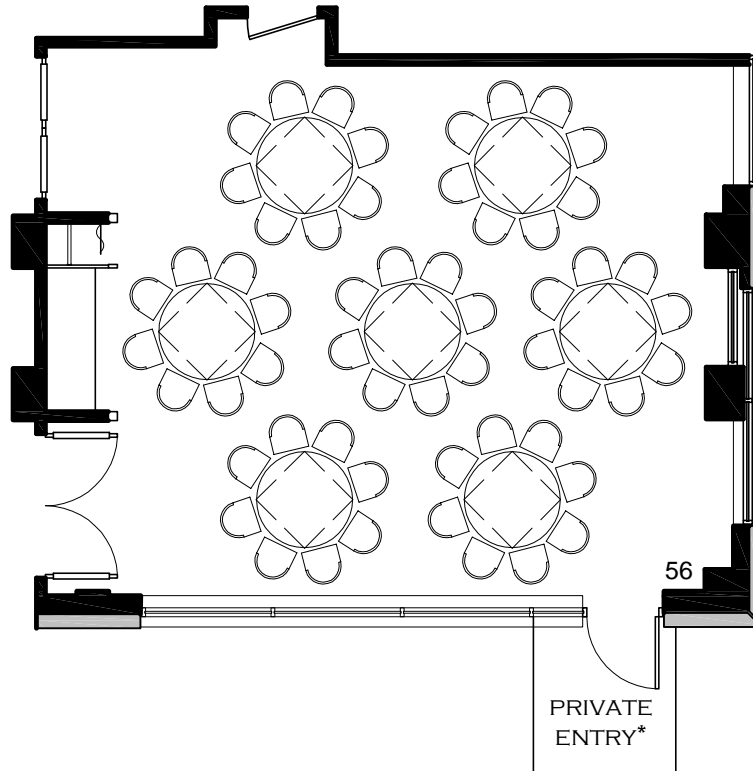

BEACON GRILLE

EAST ROOM

OPTION 29

56 SEATS

NOTE: ALL ARRANGEMENTS ARE APPROXIMATE.
MOST PLANS CAN BE ARRANGED DIFFERENTLY
TO ACCOMMODATE MORE OR FEWER GUESTS.

* COVERED PRIVATE ENTRANCE WALKWAY