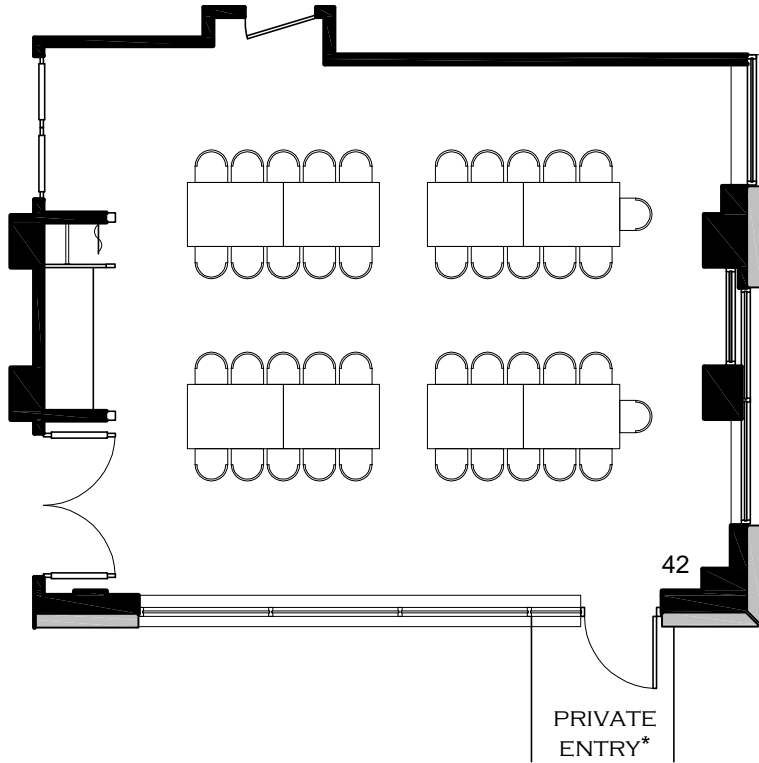

BEACON GRILLE

EAST ROOM

OPTION 24

42 SEATS

EAST ROOM

OPTION 26

48 SEATS

NOTE: ALL ARRANGEMENTS ARE APPROXIMATE.
MOST PLANS CAN BE ARRANGED DIFFERENTLY
TO ACCOMMODATE MORE OR FEWER GUESTS.

* COVERED PRIVATE ENTRANCE WALKWAY