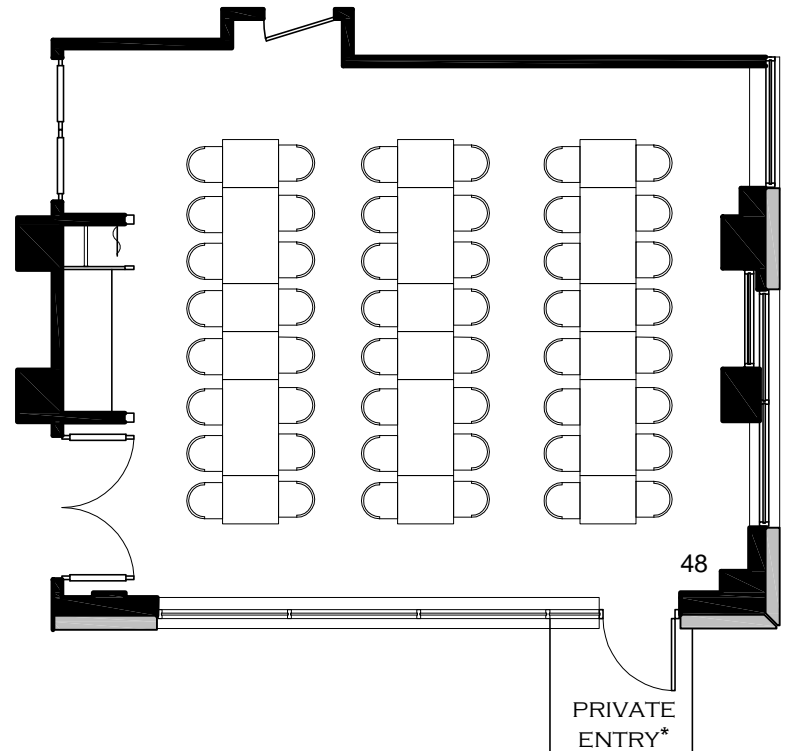

BEACON GRILLE

EAST ROOM

OPTION 24

42 SEATS

EAST ROOM

OPTION 26

48 SEATS

NOTE: ALL ARRANGEMENTS ARE APPROXIMATE.
MOST PLANS CAN BE ARRANGED DIFFERENTLY
TO ACCOMMODATE MORE OR FEWER GUESTS.

* COVERED PRIVATE ENTRANCE WALKWAY