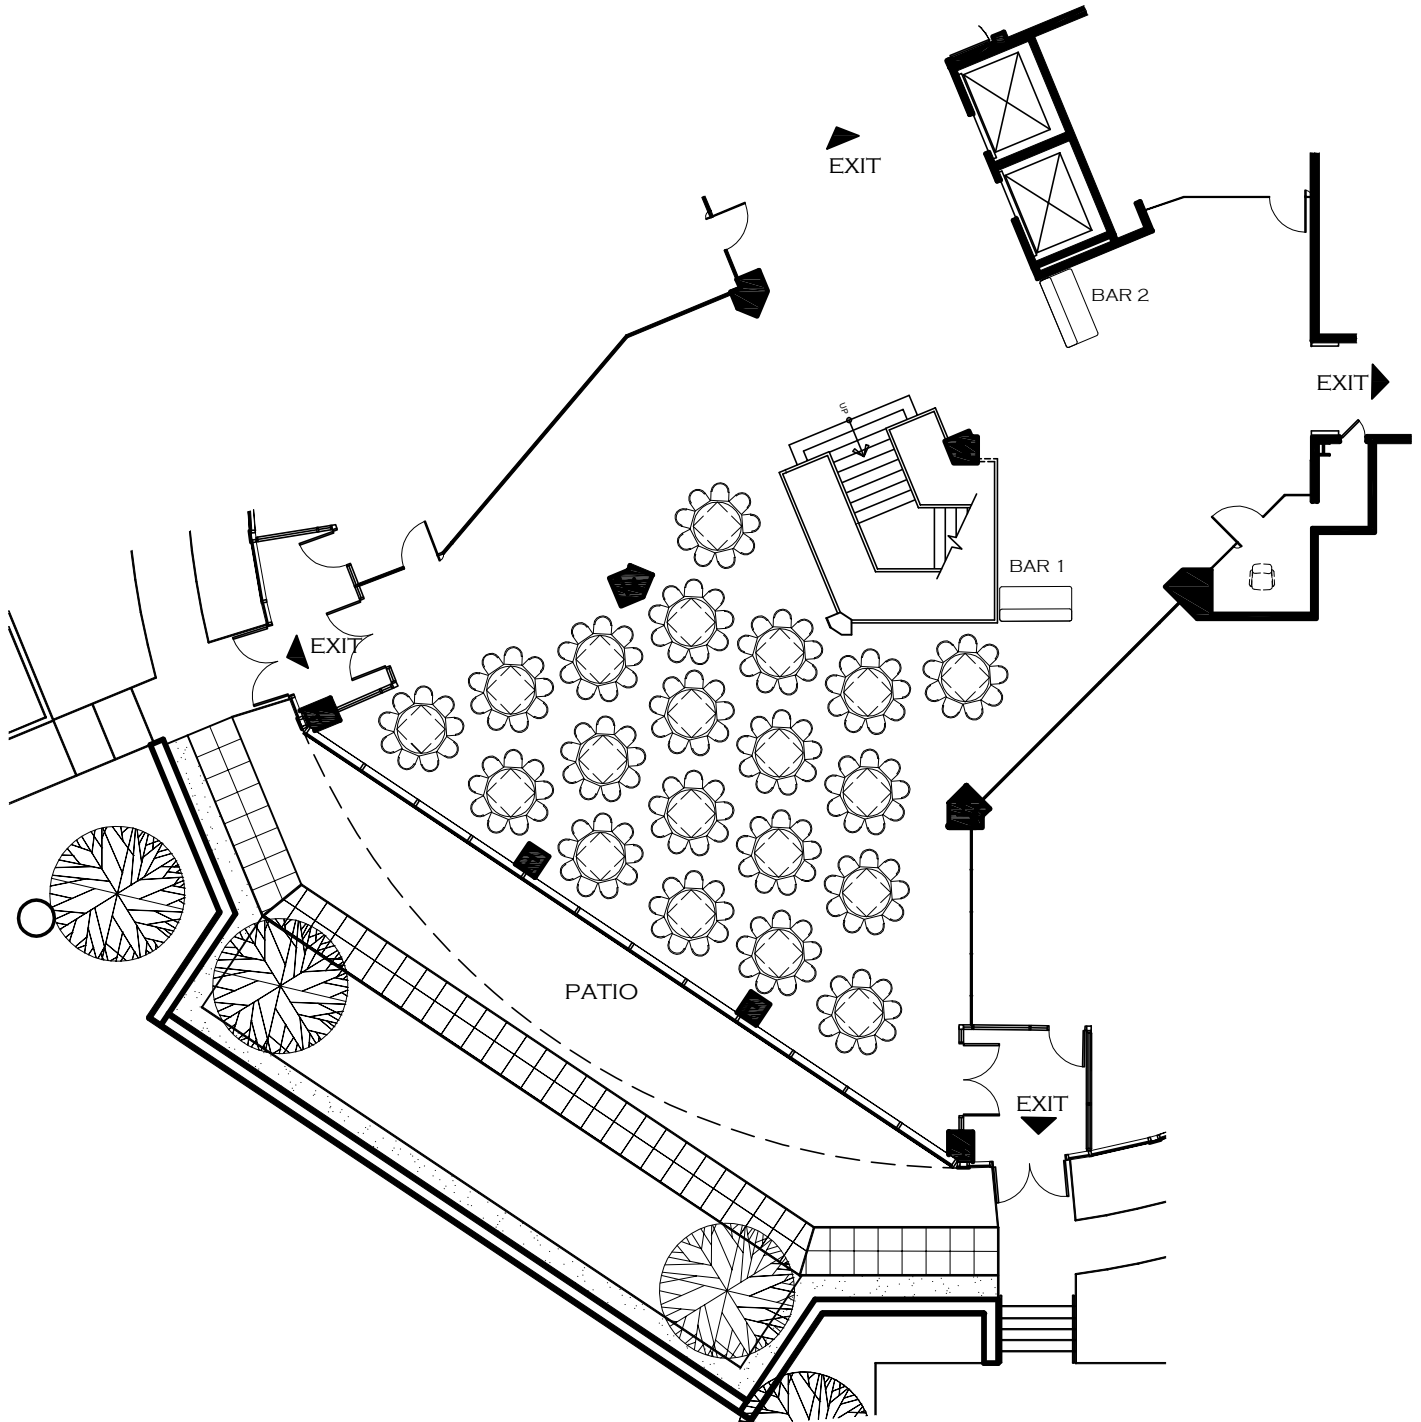

BEACON GRILLE

ATRIUM (AT 300 TRADECENTER 128)

OPTION 76

180 SEATS

NOTE: ALL ARRANGEMENTS ARE APPROXIMATE.
MOST PLANS CAN BE ARRANGED DIFFERENTLY
TO ACCOMMODATE MORE OR FEWER GUESTS.