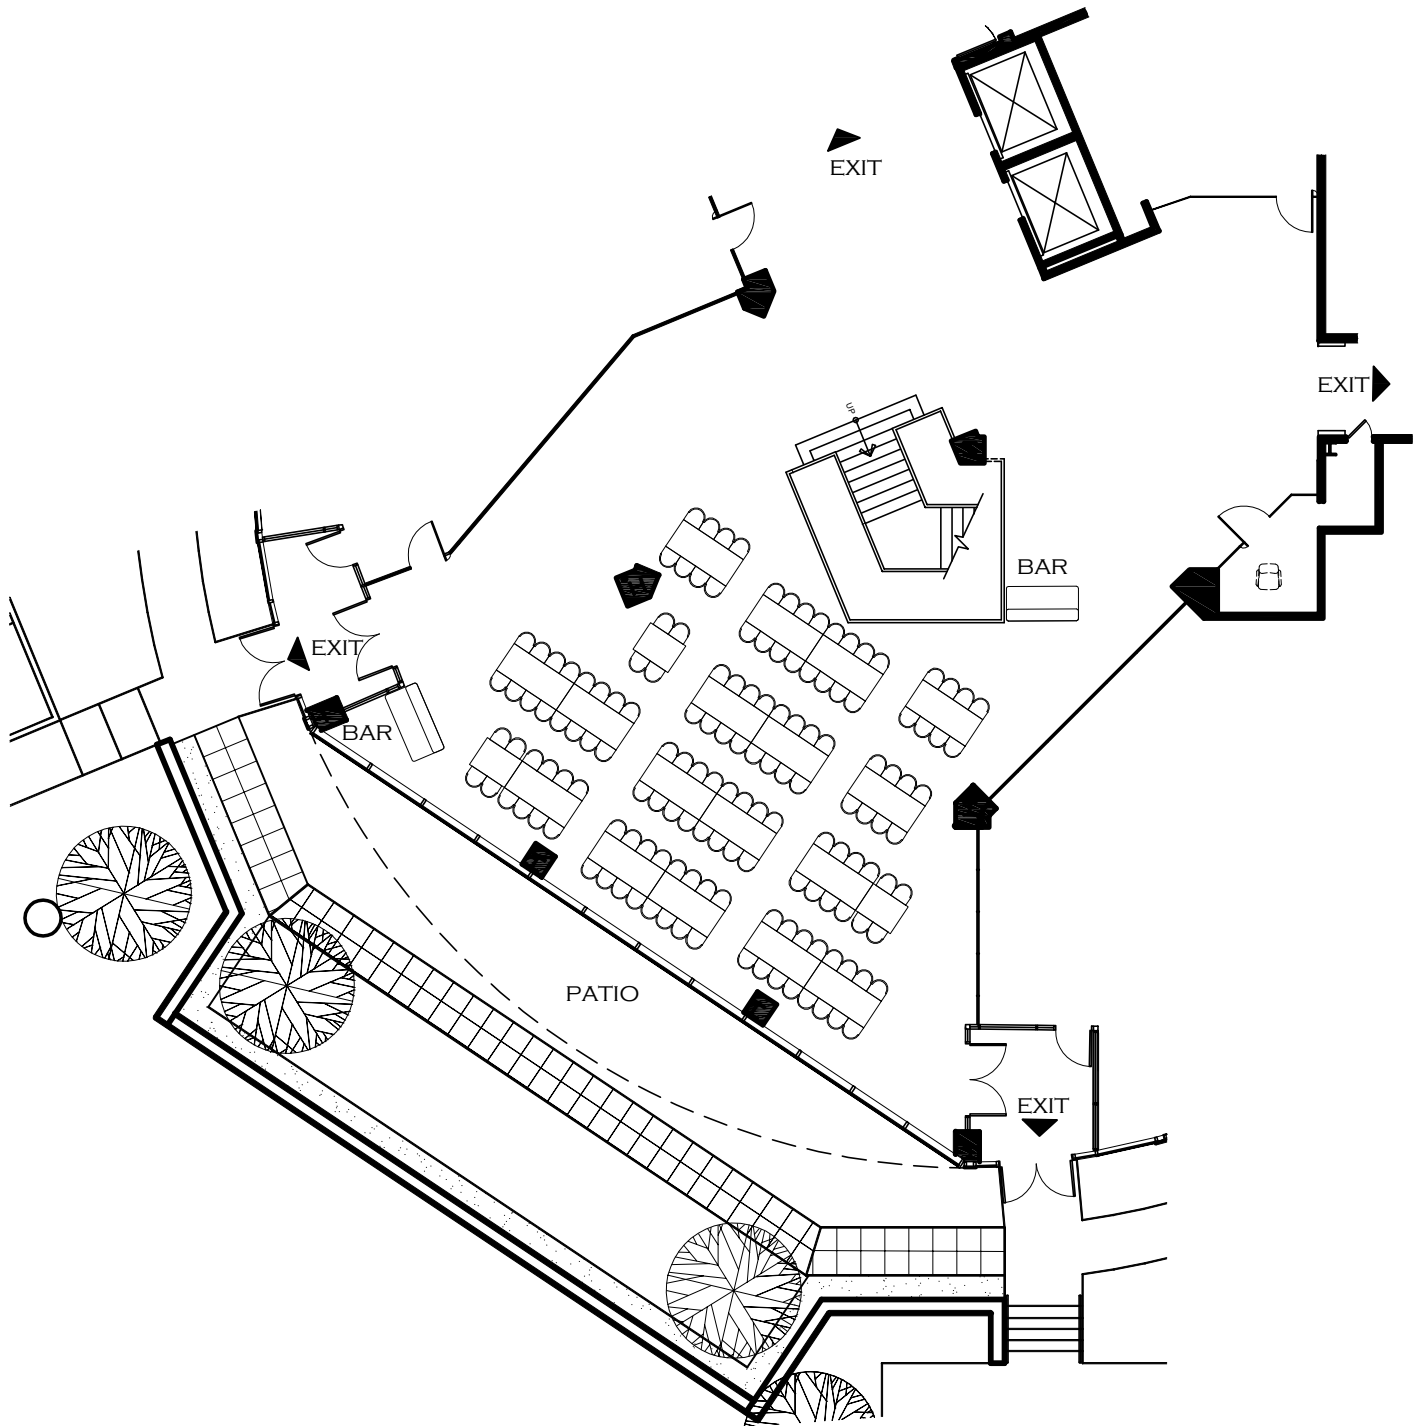

# BEACON GRILLE

ATRIUM (AT 300 TRADECENTER 128)

OPTION 74

148 SEATS

NOTE: PATIO IS AVAILABLE FOR PRE-FUNCTION COCKTAILS OR FULL MEAL SERVICE (WEATHER PERMITTING).