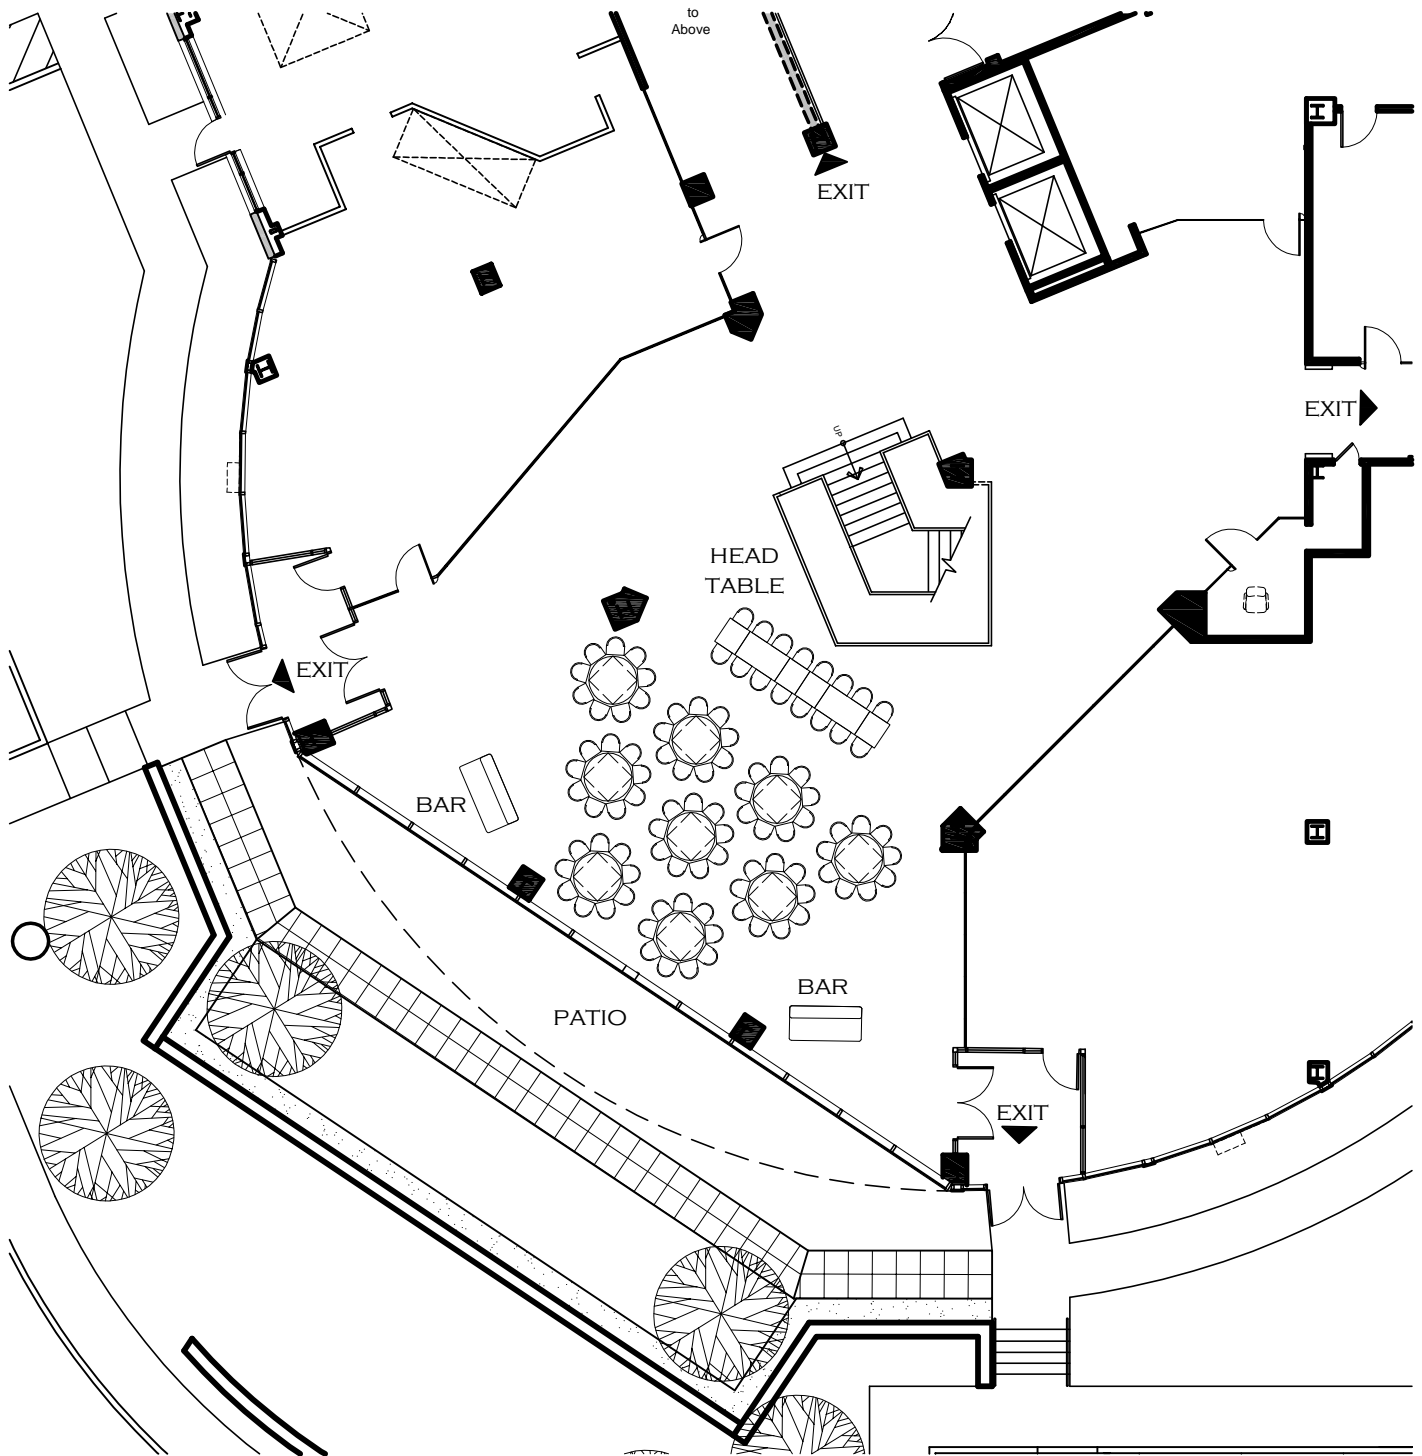

BEACON

GRILLE

ATRIUM (AT 300 TRADECENTER 128)

OPTION 72

97 SEATS

NOTE: ALL ARRANGEMENTS ARE APPROXIMATE.
MOST PLANS CAN BE ARRANGED DIFFERENTLY
TO ACCOMMODATE MORE OR FEWER GUESTS.