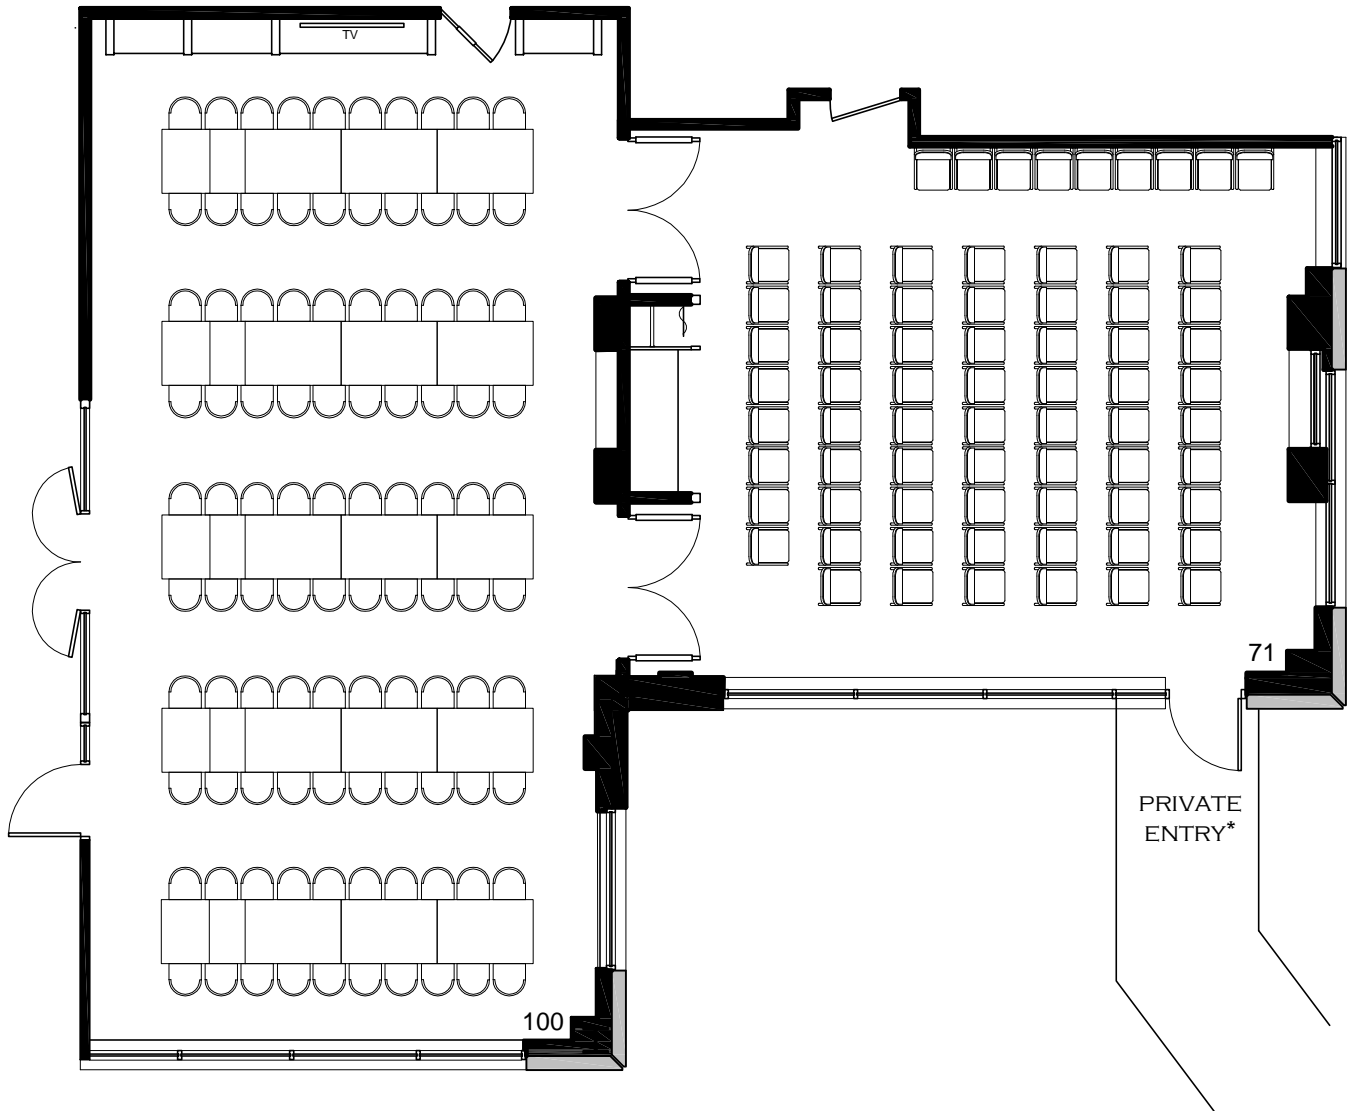

# BEACON GRILLE

ALCOVE/RUMFORD/EAST ROOMS

OPTION 62

100 SEATS

NOTE: ALL ARRANGEMENTS ARE APPROXIMATE.  
MOST PLANS CAN BE ARRANGED DIFFERENTLY  
TO ACCOMMODATE MORE OR FEWER GUESTS.

\* COVERED PRIVATE ENTRANCE WALKWAY