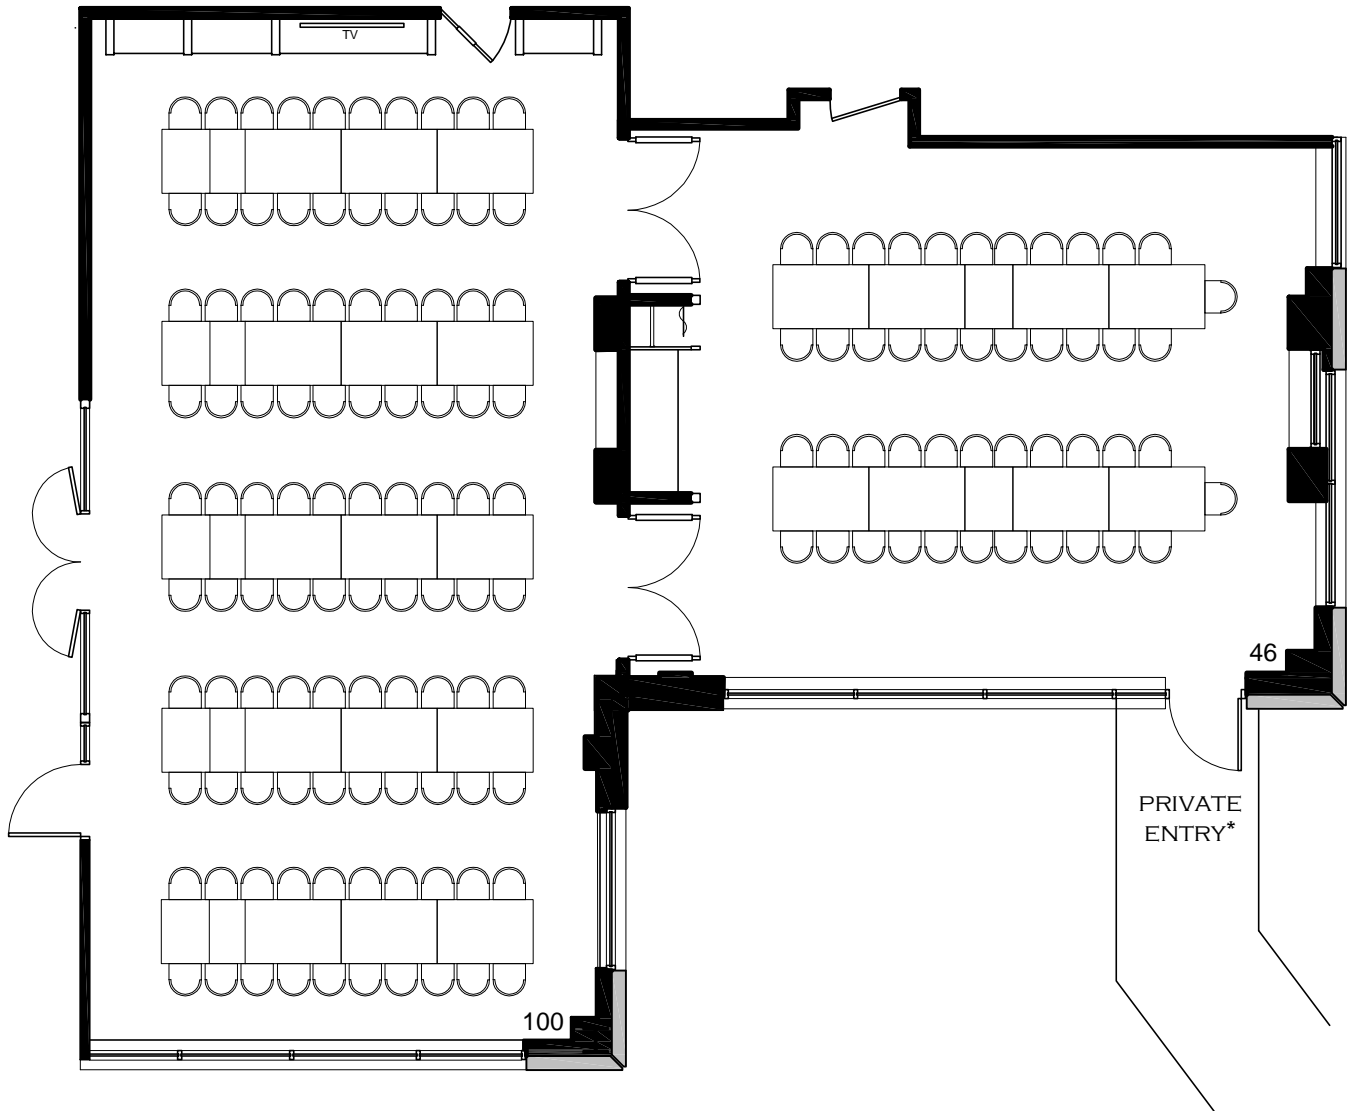

BEACON

GRILLE

ALCOVE/RUMFORD/EAST ROOMS

OPTION 60

146 SEATS

NOTE: ALL ARRANGEMENTS ARE APPROXIMATE.
MOST PLANS CAN BE ARRANGED DIFFERENTLY
TO ACCOMMODATE MORE OR FEWER GUESTS.

* COVERED PRIVATE ENTRANCE WALKWAY