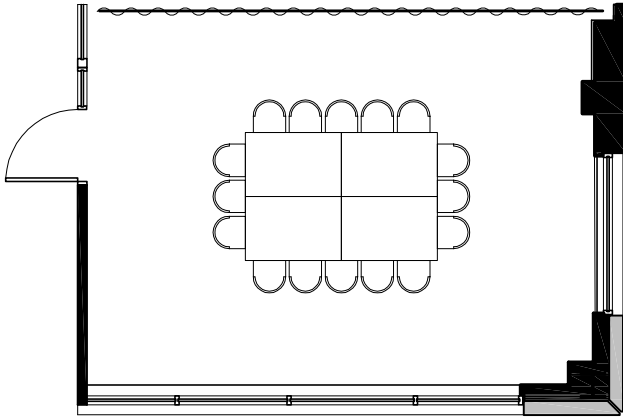

BEACON

GRILLE

ALCOVE

OPTION 6 16 SEATS

ALCOVE

OPTION 8 20 SEATS

NOTE: ALL ARRANGEMENTS ARE APPROXIMATE.
MOST PLANS CAN BE ARRANGED DIFFERENTLY
TO ACCOMMODATE MORE OR FEWER GUESTS.