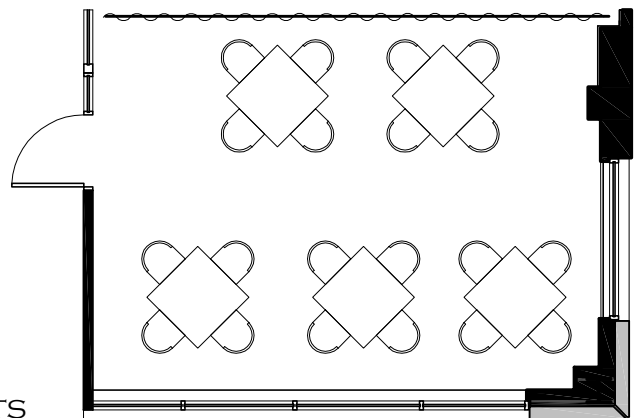

BEACON

GRILLE

ALCOVE

OPTION 6 16 SEATS

ALCOVE

OPTION 8 20 SEATS

NOTE: ALL ARRANGEMENTS ARE APPROXIMATE.
MOST PLANS CAN BE ARRANGED DIFFERENTLY
TO ACCOMMODATE MORE OR FEWER GUESTS.