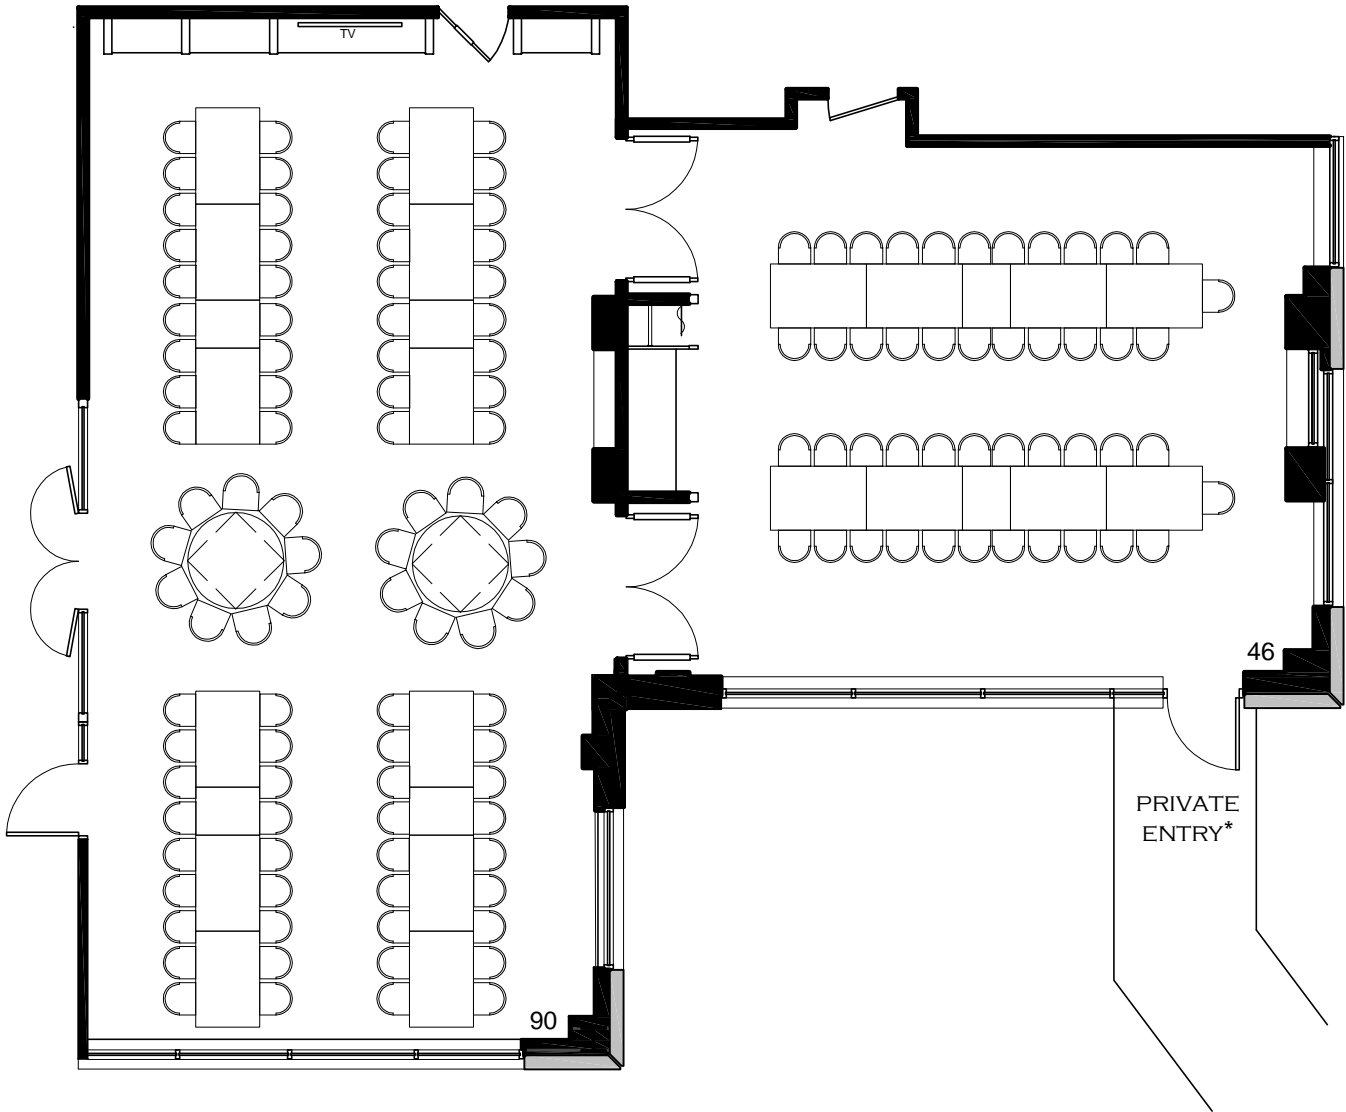

BEACON GRILLE

ALCOVE/RUMFORD/EAST ROOMS

OPTION 58

136 SEATS

NOTE: ALL ARRANGEMENTS ARE APPROXIMATE.
MOST PLANS CAN BE ARRANGED DIFFERENTLY
TO ACCOMMODATE MORE OR FEWER GUESTS.

* COVERED PRIVATE ENTRANCE WALKWAY