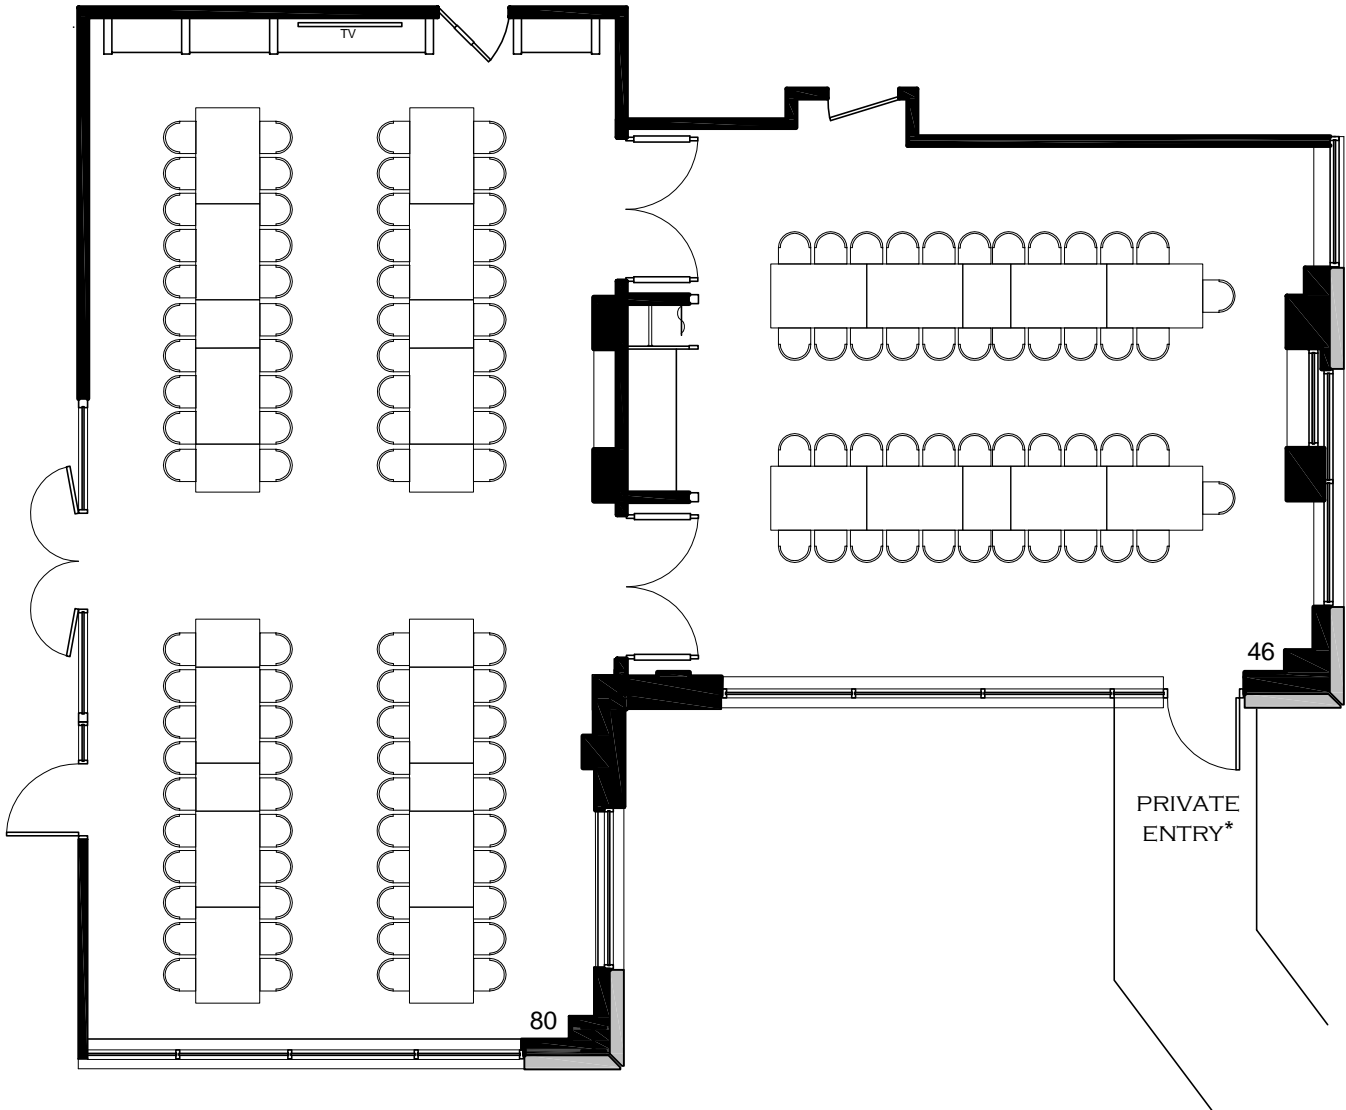

## ALCOVE/RUMFORD/EAST ROOMS

OPTION 56

126 SEATS

NOTE: ALL ARRANGEMENTS ARE APPROXIMATE.  
MOST PLANS CAN BE ARRANGED DIFFERENTLY  
TO ACCOMMODATE MORE OR FEWER GUESTS.

\* COVERED PRIVATE ENTRANCE WALKWAY