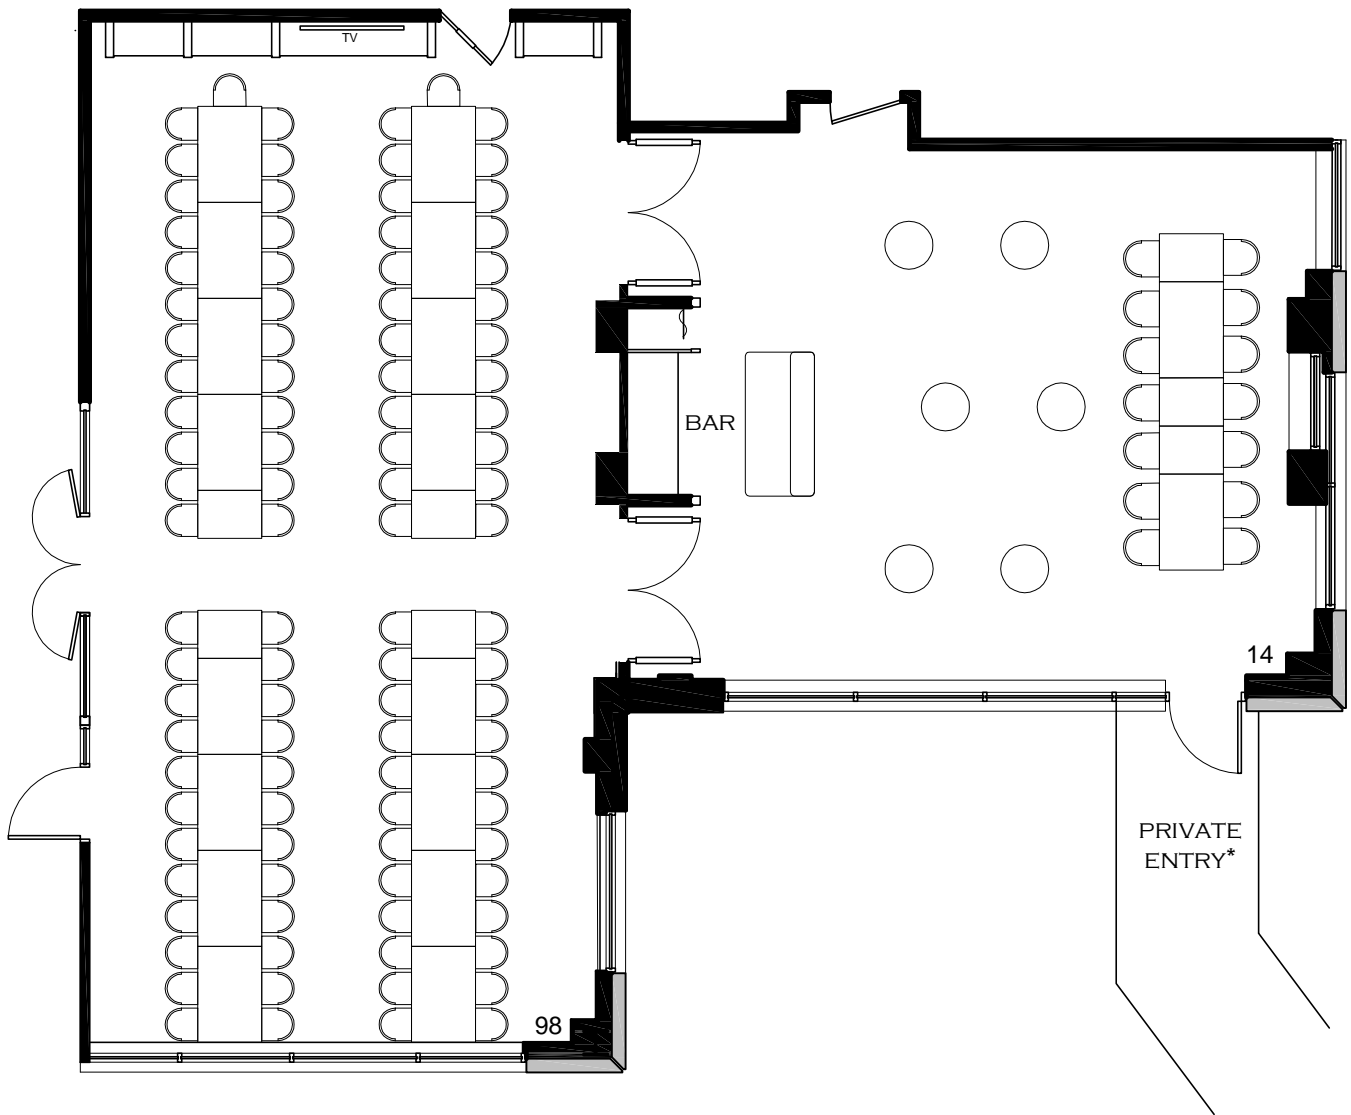

BEACON GRILLE

ALCOVE/RUMFORD/EAST ROOMS

OPTION 54

112 SEATS

NOTE: ALL ARRANGEMENTS ARE APPROXIMATE.
MOST PLANS CAN BE ARRANGED DIFFERENTLY
TO ACCOMMODATE MORE OR FEWER GUESTS.

* COVERED PRIVATE ENTRANCE WALKWAY