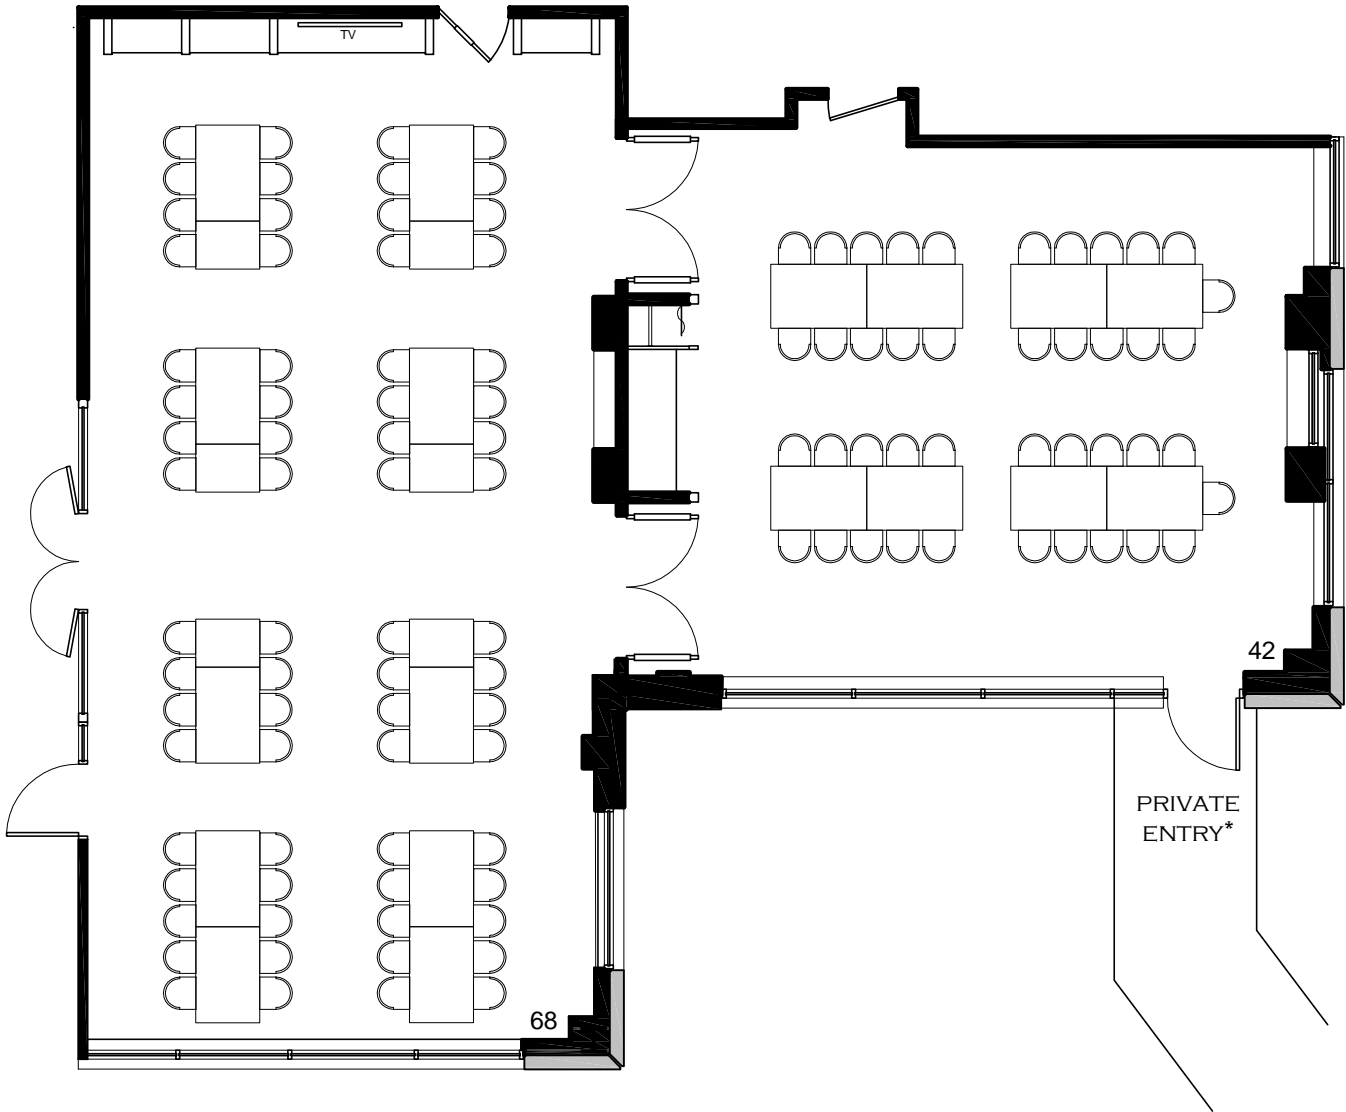

### ALCOVE/RUMFORD/EAST ROOMS

OPTION 52

110 SEATS

NOTE: ALL ARRANGEMENTS ARE APPROXIMATE.  
MOST PLANS CAN BE ARRANGED DIFFERENTLY  
TO ACCOMMODATE MORE OR FEWER GUESTS.

\* COVERED PRIVATE ENTRANCE WALKWAY