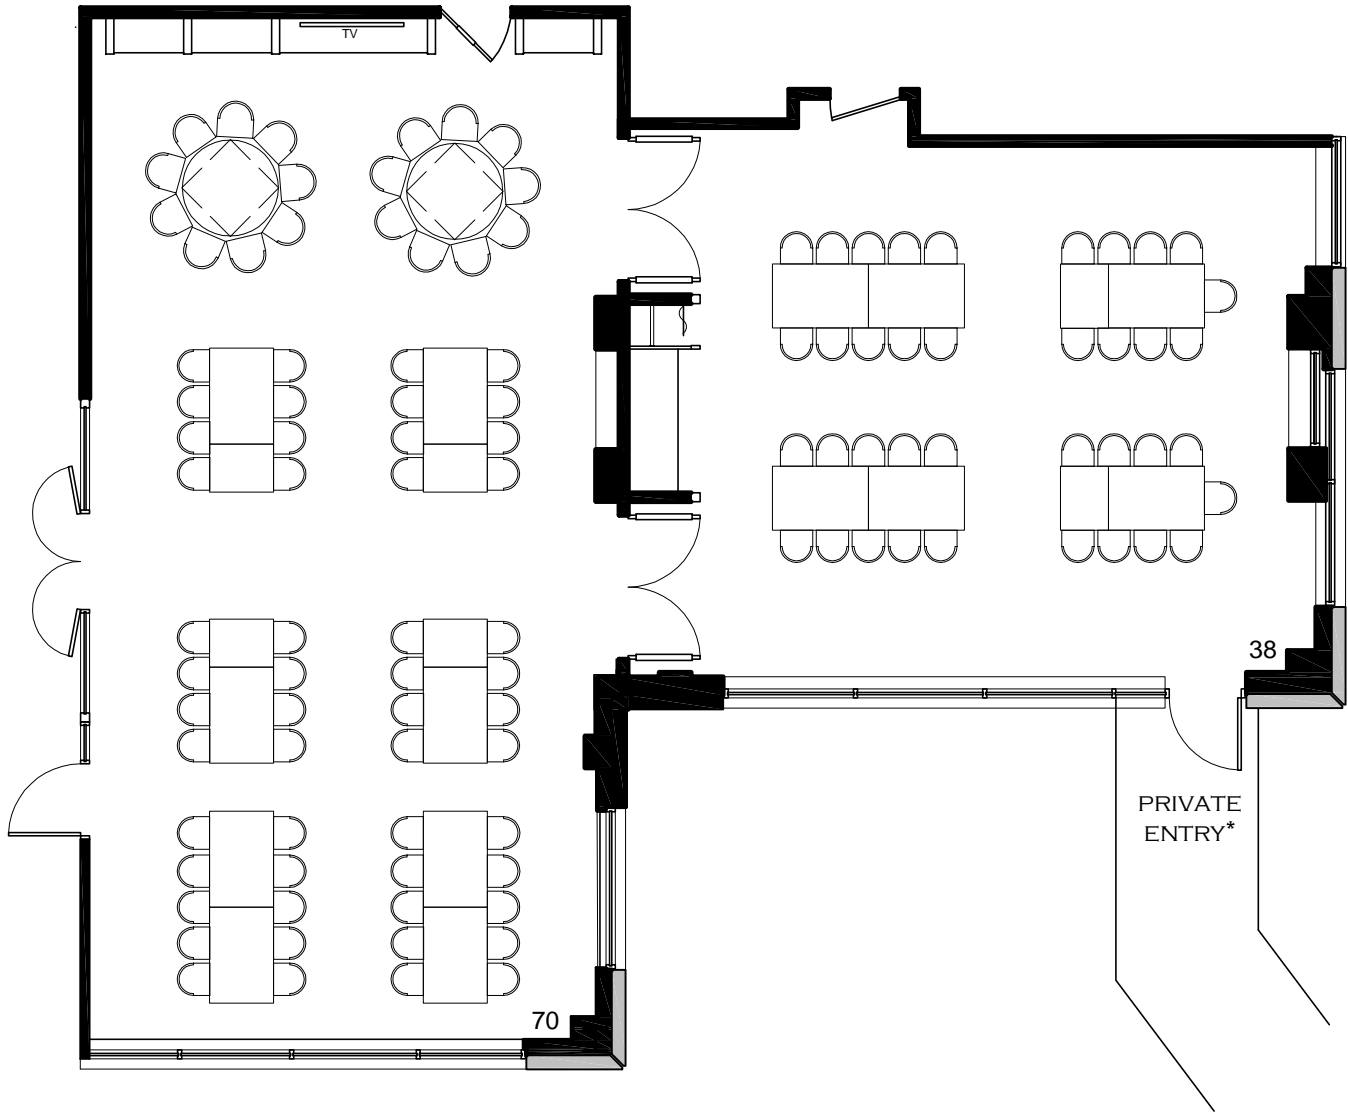

BEACON

GRILLE

ALCOVE/RUMFORD/EAST ROOMS

OPTION 50**

108 SEATS

NOTE: ALL ARRANGEMENTS ARE APPROXIMATE.
MOST PLANS CAN BE ARRANGED DIFFERENTLY
TO ACCOMMODATE MORE OR FEWER GUESTS.

* COVERED PRIVATE ENTRANCE WALKWAY