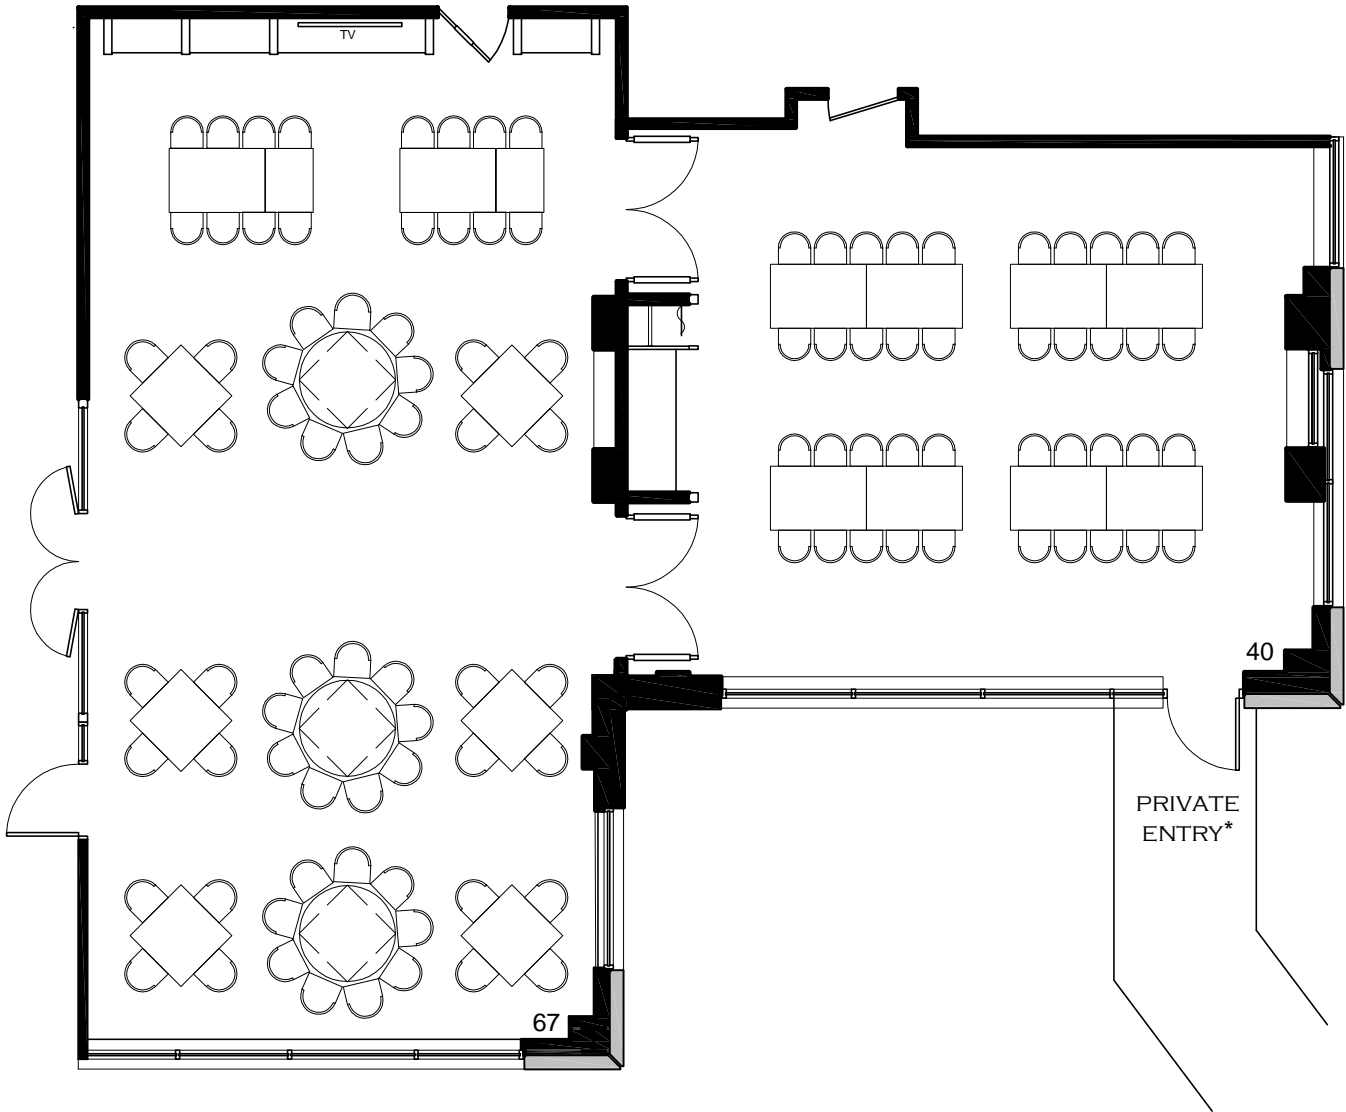

## ALCOVE/RUMFORD/EAST ROOMS

OPTION 48

107 SEATS

NOTE: ALL ARRANGEMENTS ARE APPROXIMATE.  
MOST PLANS CAN BE ARRANGED DIFFERENTLY  
TO ACCOMMODATE MORE OR FEWER GUESTS.

\* COVERED PRIVATE ENTRANCE WALKWAY