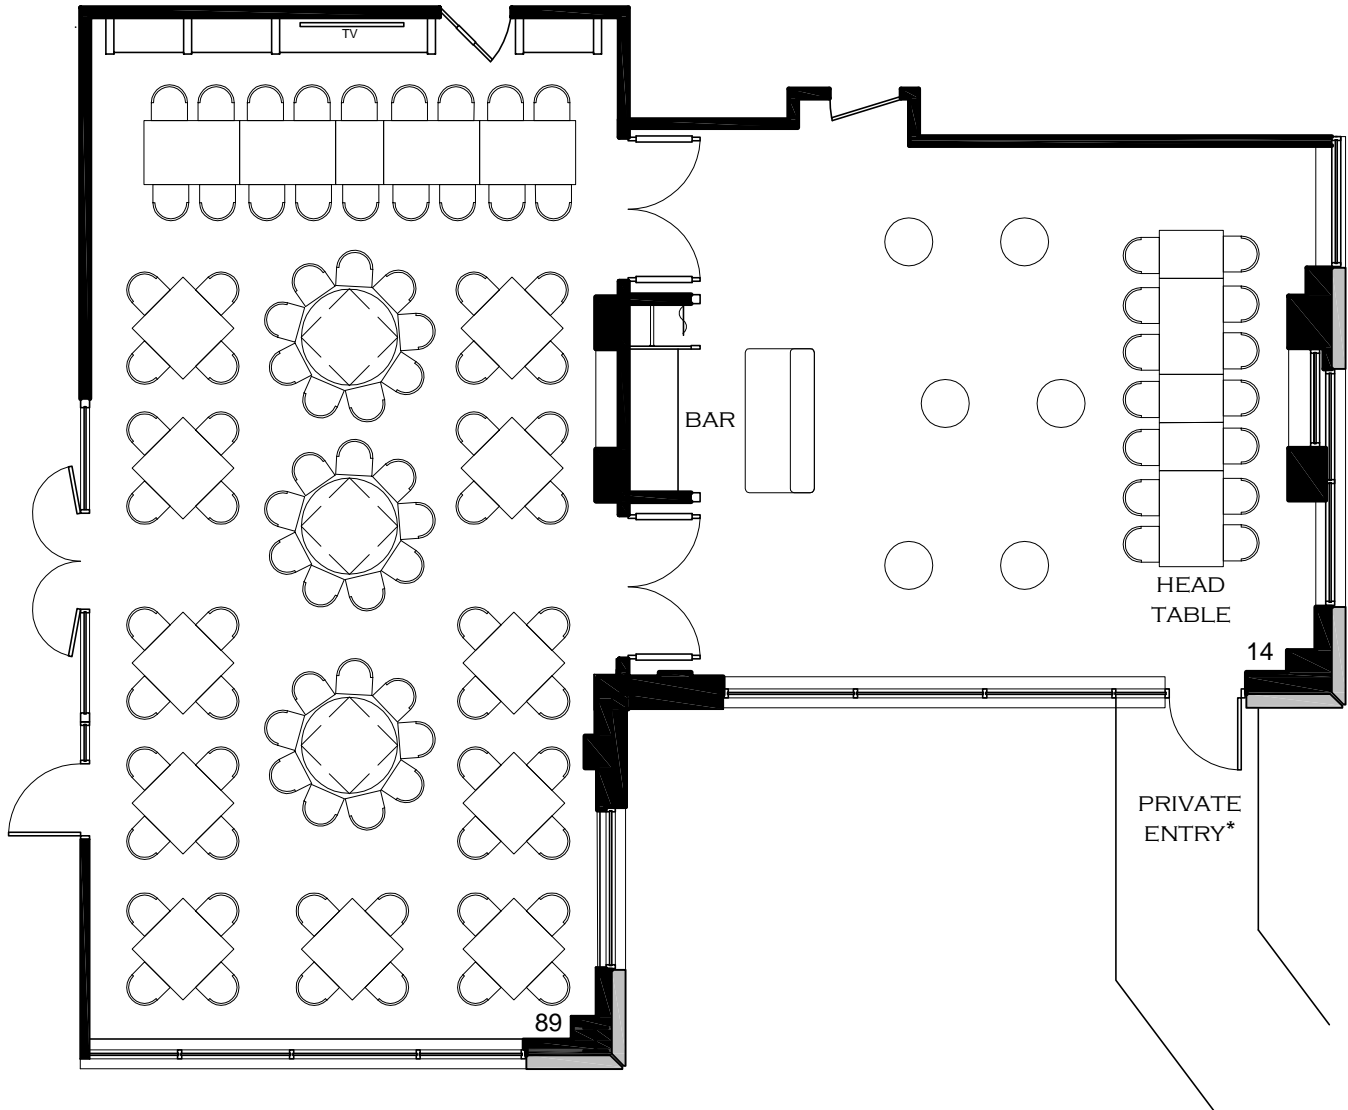

## ALCOVE/RUMFORD/EAST ROOMS

OPTION 46

103 SEATS

NOTE: ALL ARRANGEMENTS ARE APPROXIMATE.  
MOST PLANS CAN BE ARRANGED DIFFERENTLY  
TO ACCOMMODATE MORE OR FEWER GUESTS.

\* COVERED PRIVATE ENTRANCE WALKWAY