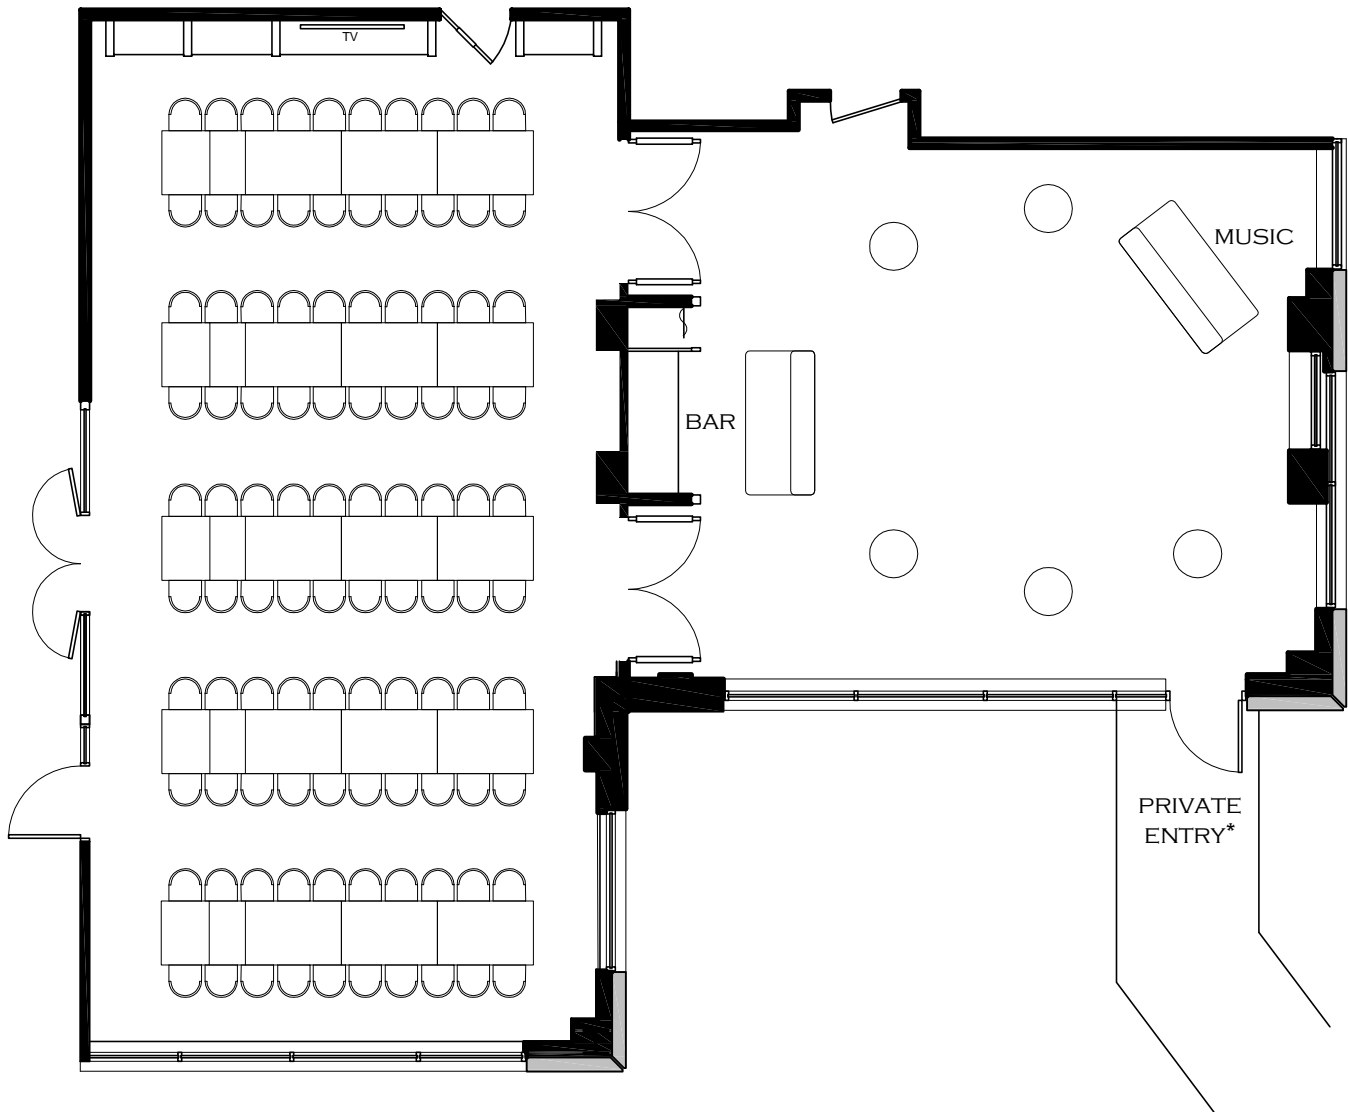

BEACON GRILLE

ALCOVE/RUMFORD/EAST ROOMS

OPTION 44

100 SEATS

NOTE: ALL ARRANGEMENTS ARE APPROXIMATE.
MOST PLANS CAN BE ARRANGED DIFFERENTLY
TO ACCOMMODATE MORE OR FEWER GUESTS.

* COVERED PRIVATE ENTRANCE WALKWAY