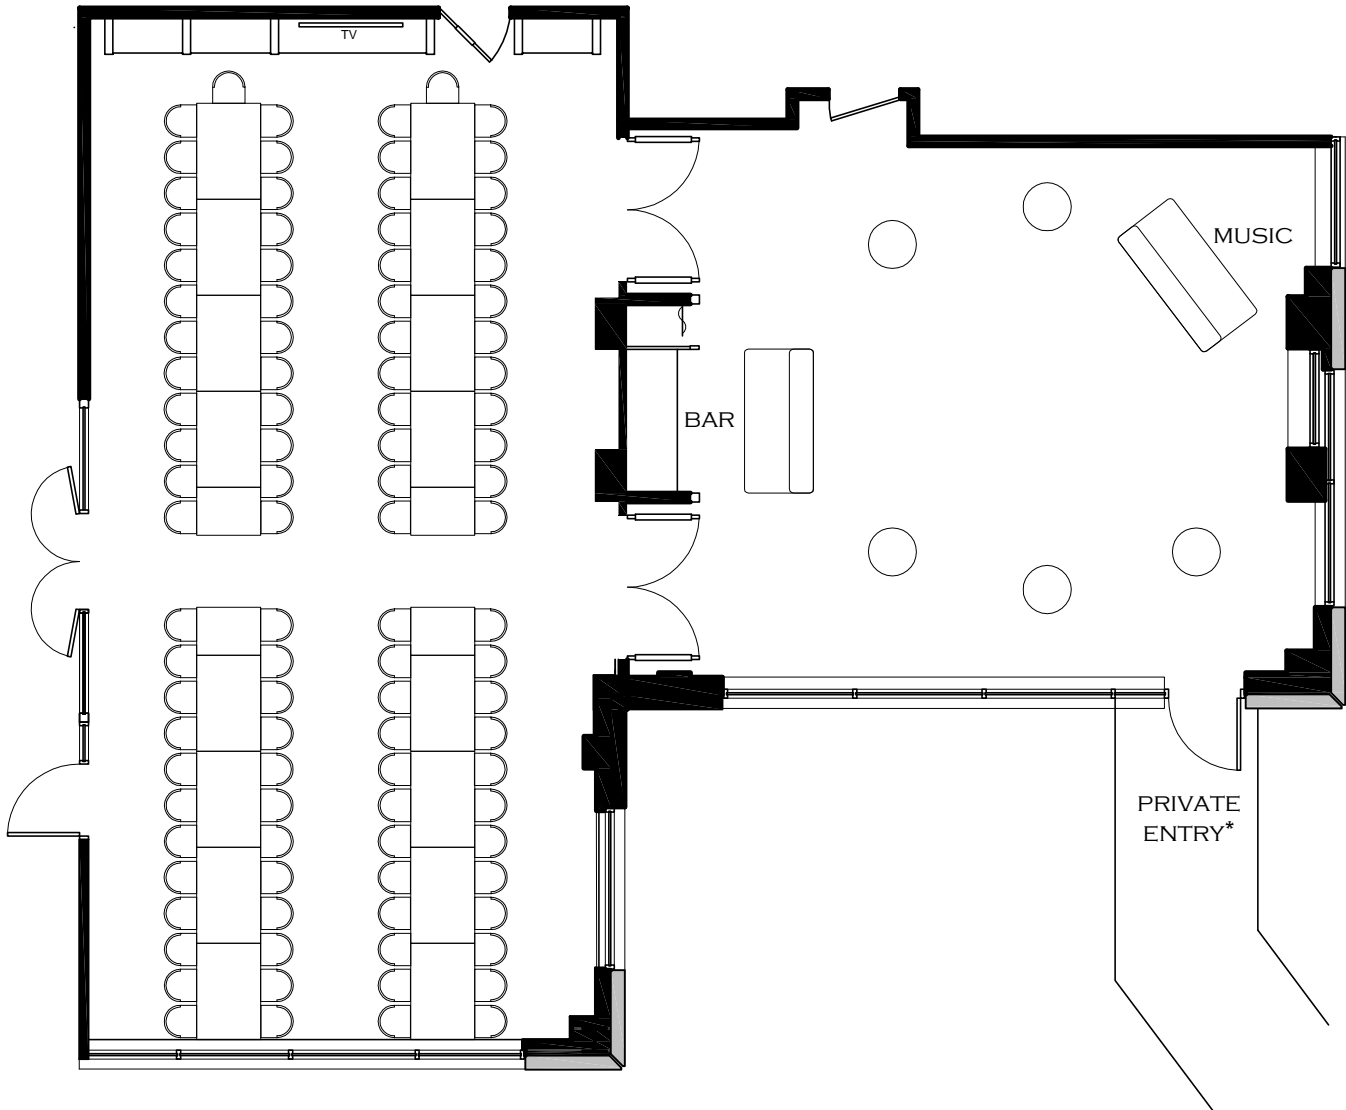

BEACON GRILLE

ALCOVE/RUMFORD/EAST ROOMS

OPTION 42

98 SEATS

NOTE: ALL ARRANGEMENTS ARE APPROXIMATE.
MOST PLANS CAN BE ARRANGED DIFFERENTLY
TO ACCOMMODATE MORE OR FEWER GUESTS.

* COVERED PRIVATE ENTRANCE WALKWAY