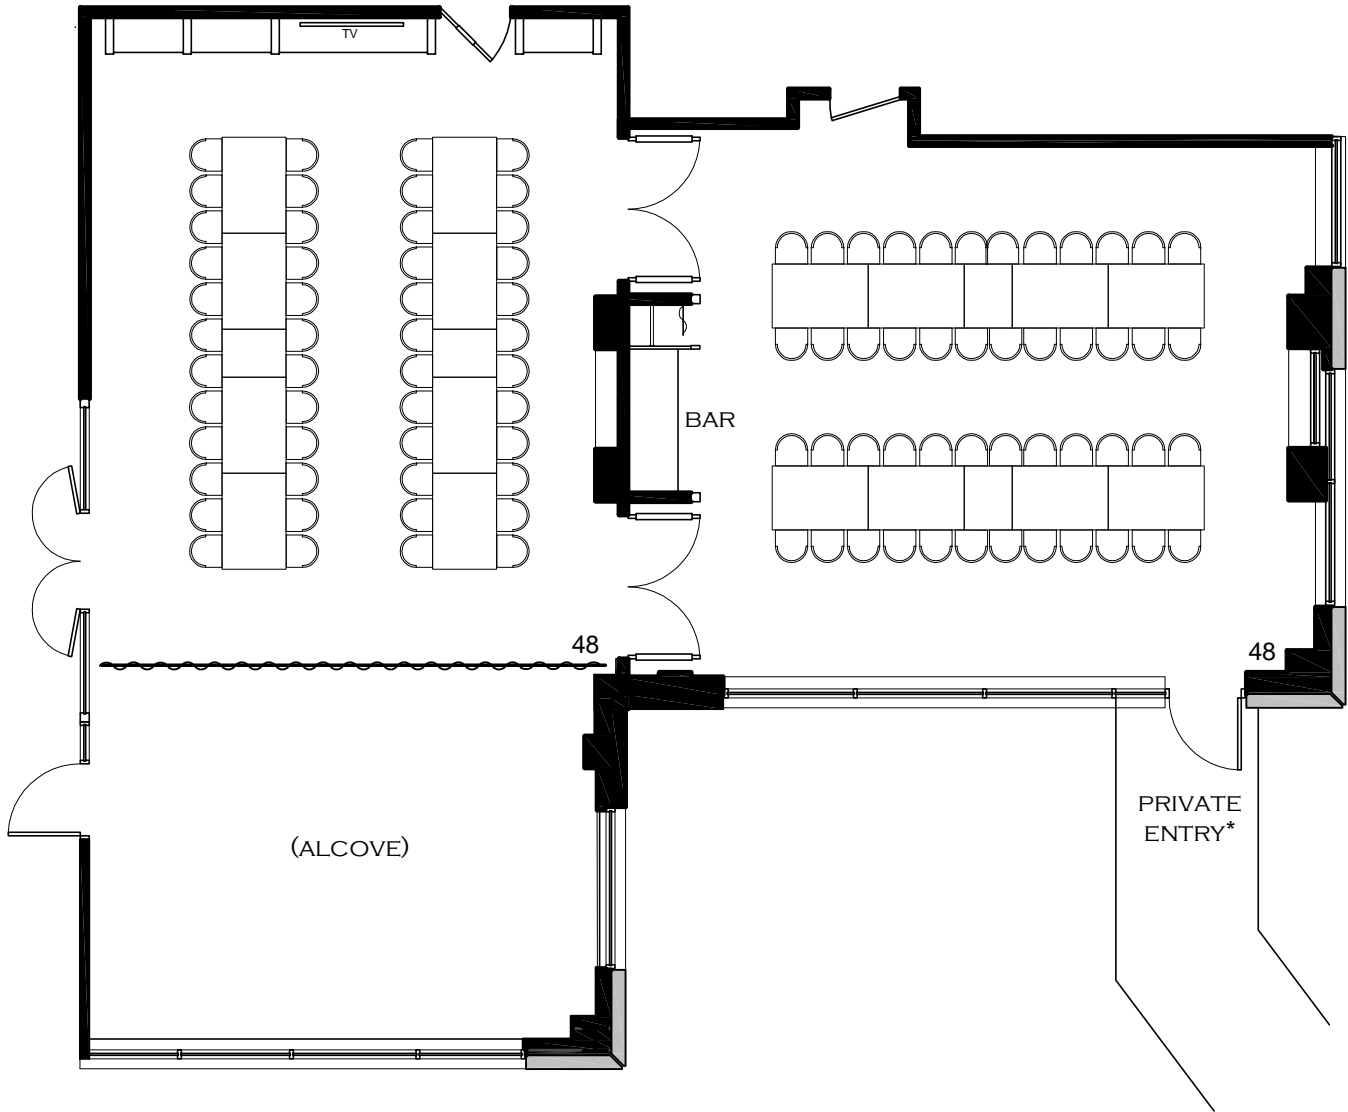

BEACON GRILLE

RUMFORD/EAST ROOMS

OPTION 40

96 SEATS

NOTE: ALL ARRANGEMENTS ARE APPROXIMATE.
MOST PLANS CAN BE ARRANGED DIFFERENTLY
TO ACCOMMODATE MORE OR FEWER GUESTS.

* COVERED PRIVATE ENTRANCE WALKWAY