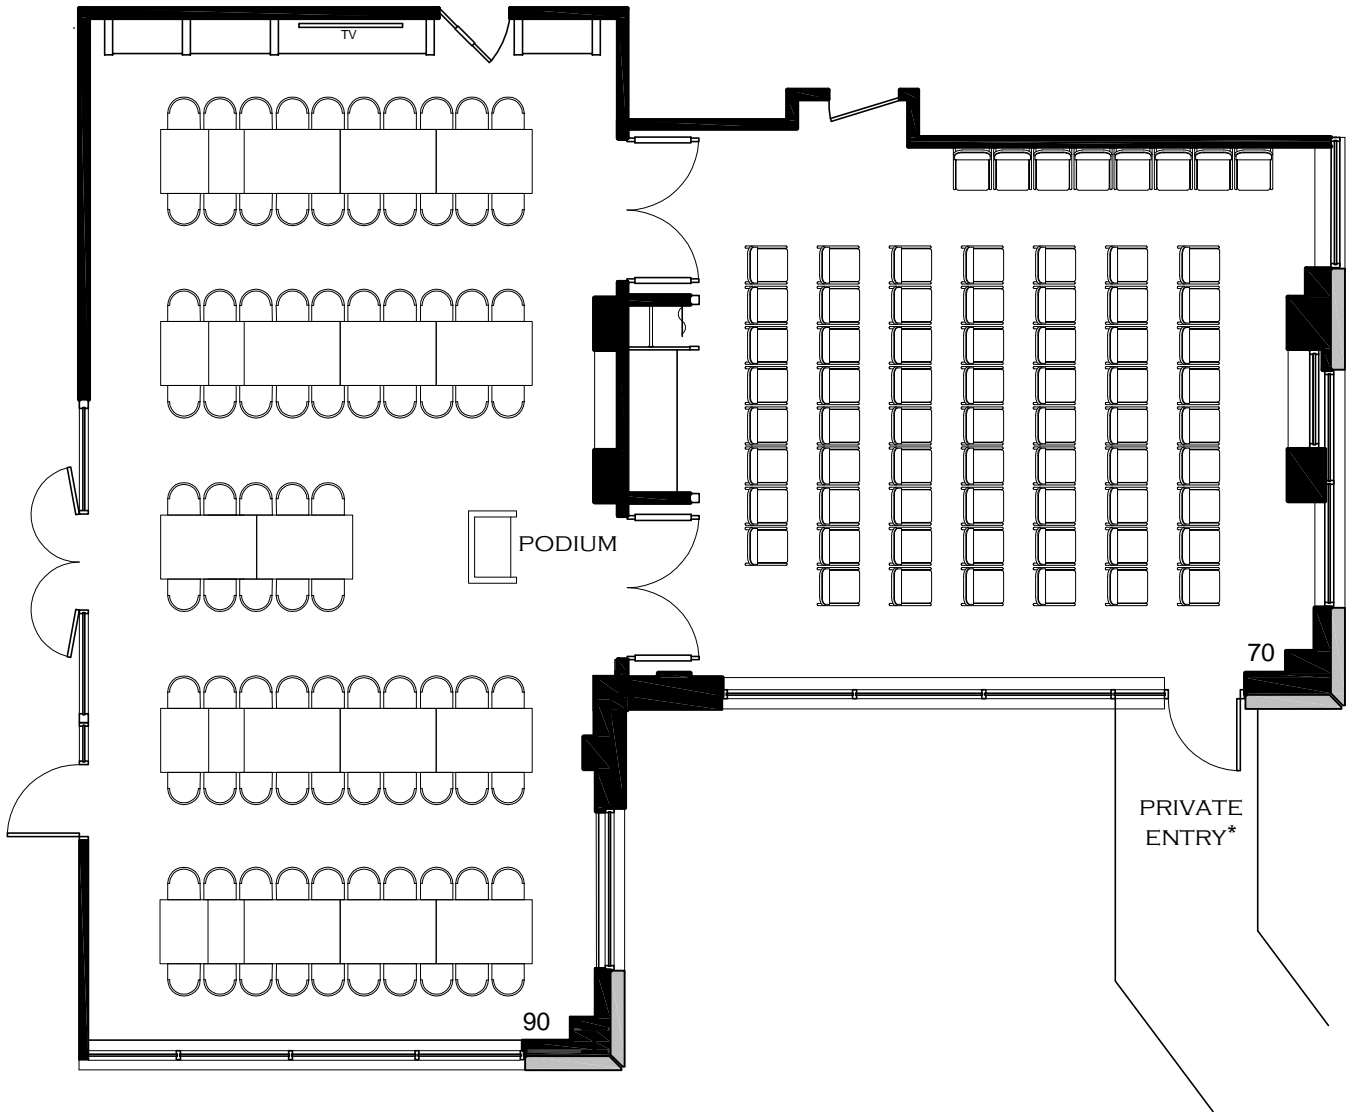

BEACON GRILLE

RUMFORD/EAST ROOMS

OPTION 39A

90 / 70 SEATS

NOTE: ALL ARRANGEMENTS ARE APPROXIMATE.
MOST PLANS CAN BE ARRANGED DIFFERENTLY
TO ACCOMMODATE MORE OR FEWER GUESTS.

* COVERED PRIVATE ENTRANCE WALKWAY