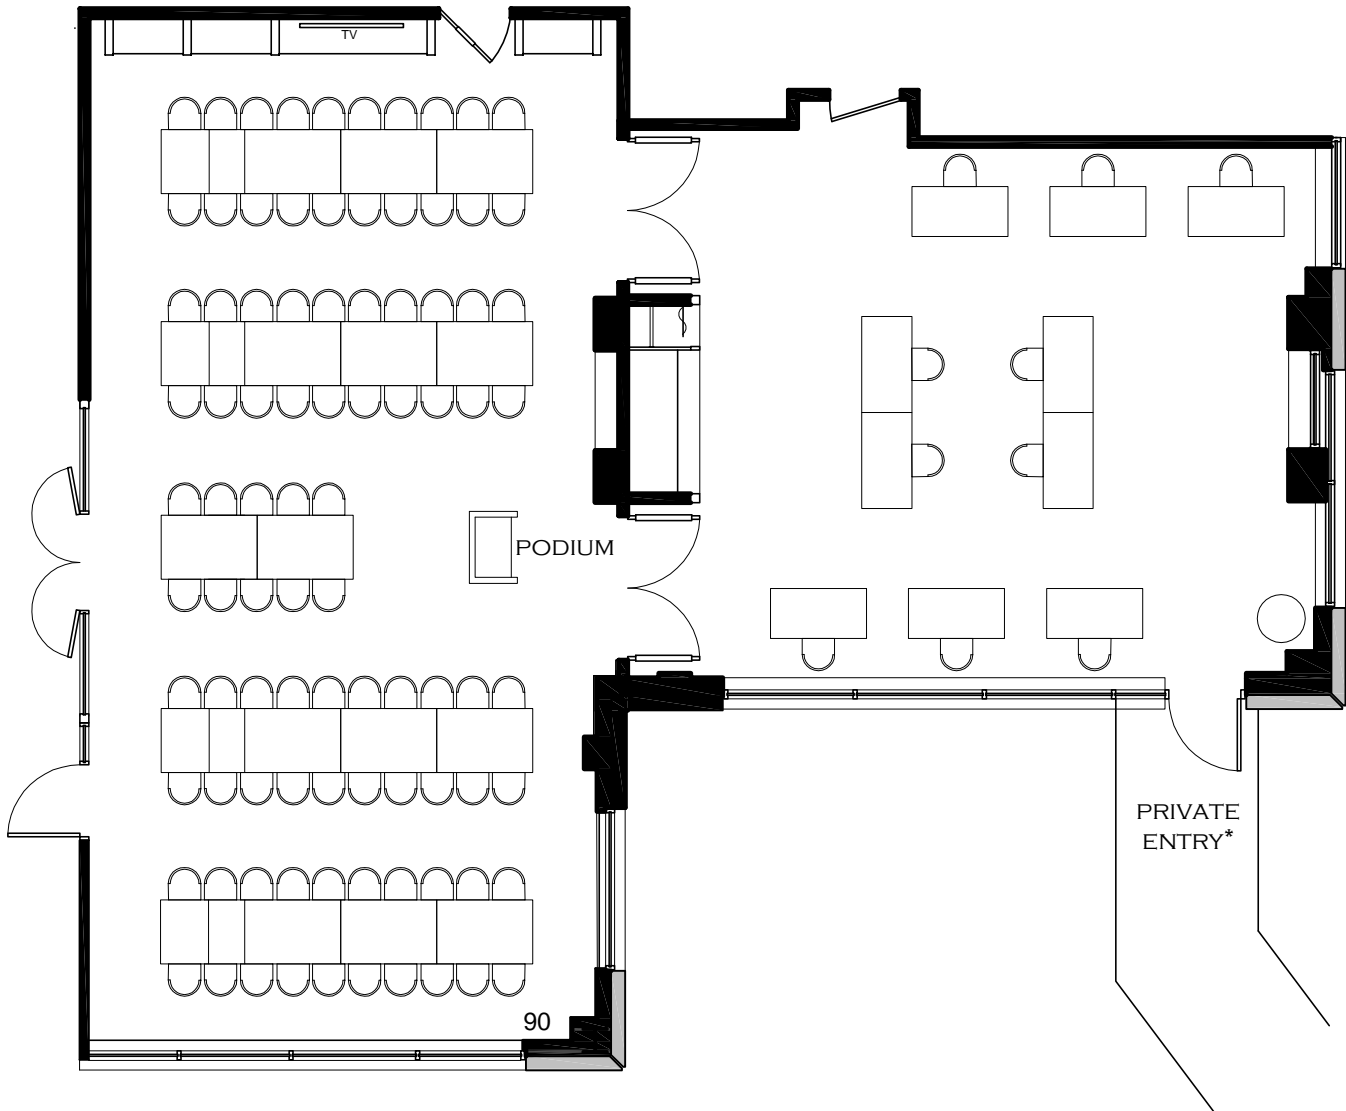

BEACON GRILLE

RUMFORD/EAST ROOMS

OPTION 39

90 SEATS
(PLUS EXHIBIT ROOM)

NOTE: ALL ARRANGEMENTS ARE APPROXIMATE.
MOST PLANS CAN BE ARRANGED DIFFERENTLY
TO ACCOMMODATE MORE OR FEWER GUESTS.

* COVERED PRIVATE ENTRANCE WALKWAY