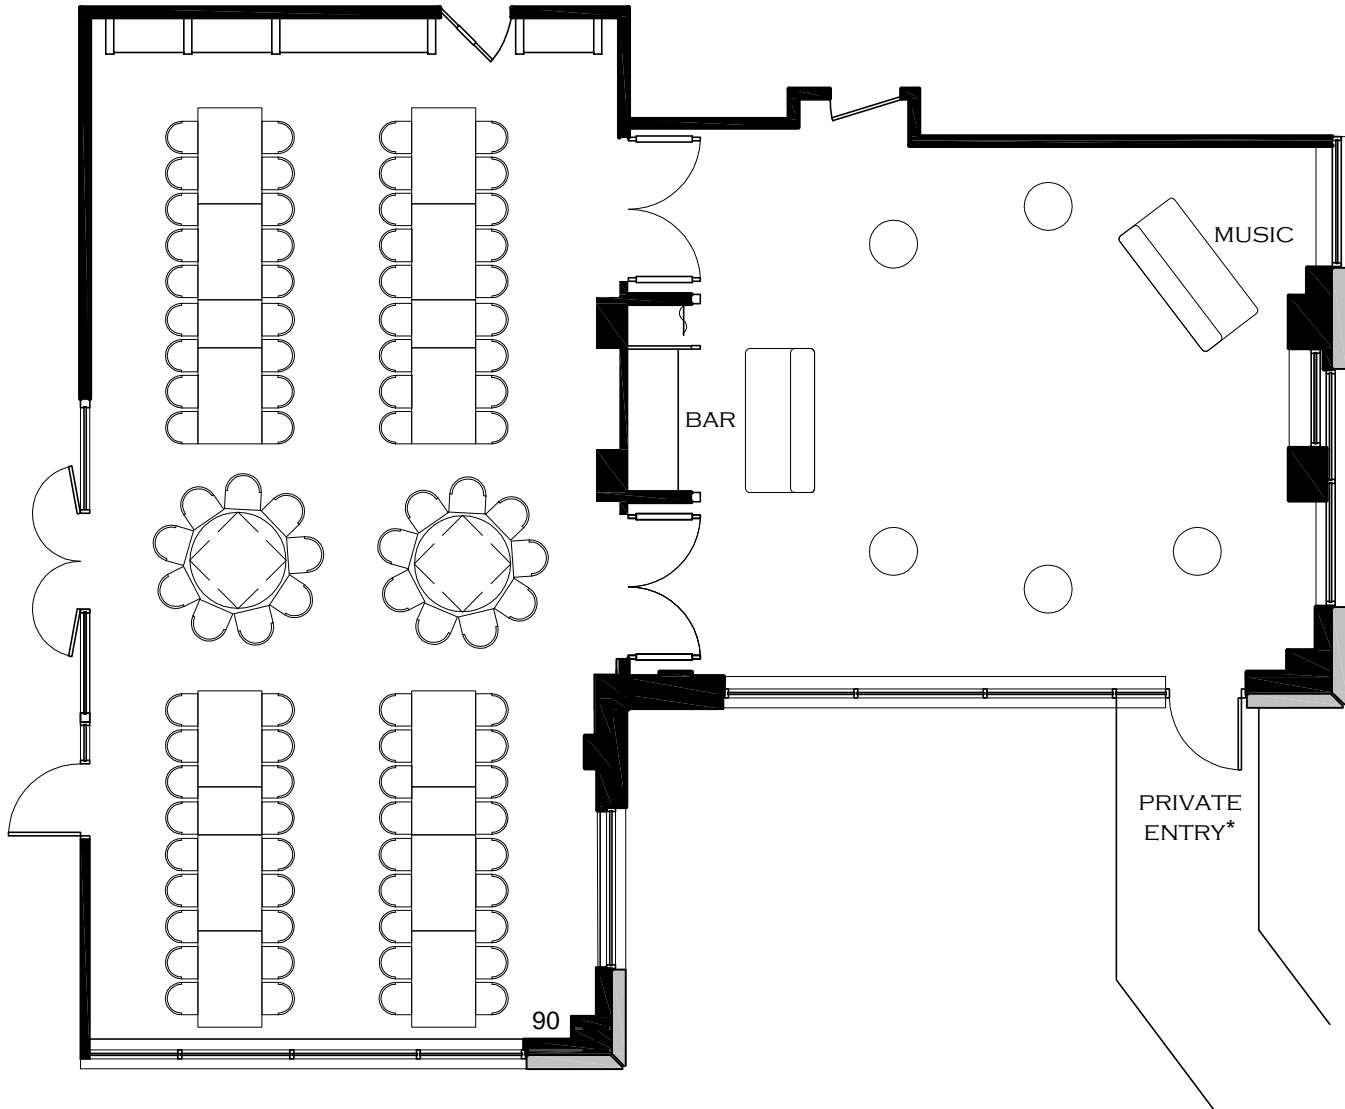

BEACON GRILLE

ALCOVE/RUMFORD/EAST ROOMS

OPTION 38

90 SEATS

NOTE: ALL ARRANGEMENTS ARE APPROXIMATE.
MOST PLANS CAN BE ARRANGED DIFFERENTLY
TO ACCOMMODATE MORE OR FEWER GUESTS.

* COVERED PRIVATE ENTRANCE WALKWAY