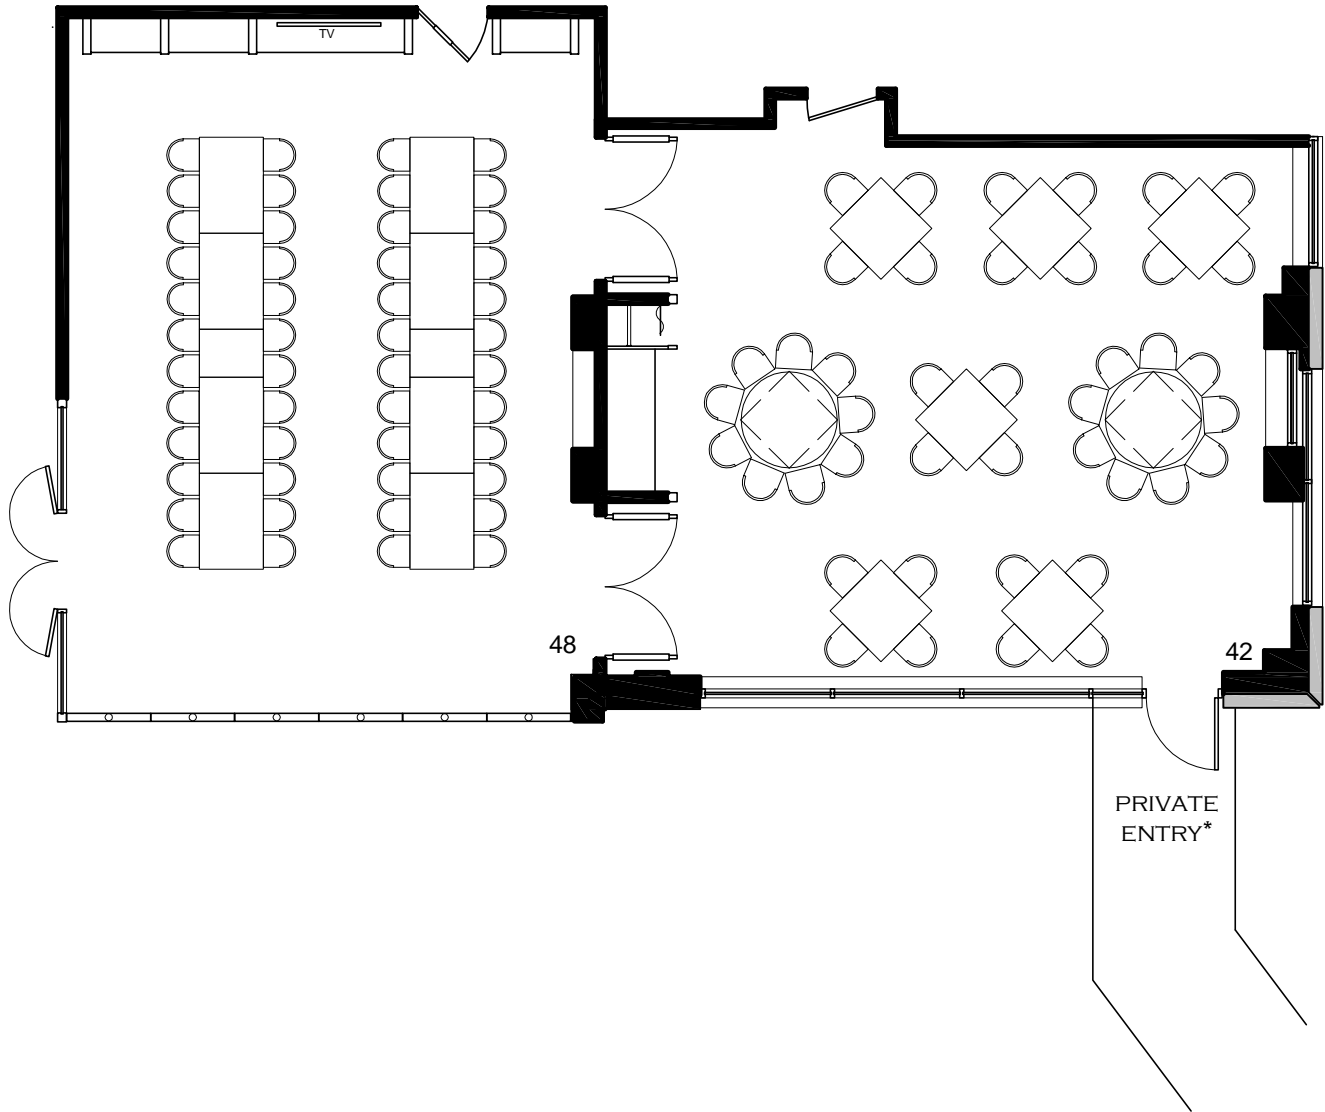

## RUMFORD/EAST ROOMS

OPTION 36

90 SEATS

NOTE: ALL ARRANGEMENTS ARE APPROXIMATE.  
MOST PLANS CAN BE ARRANGED DIFFERENTLY  
TO ACCOMMODATE MORE OR FEWER GUESTS.

\* COVERED PRIVATE ENTRANCE WALKWAY