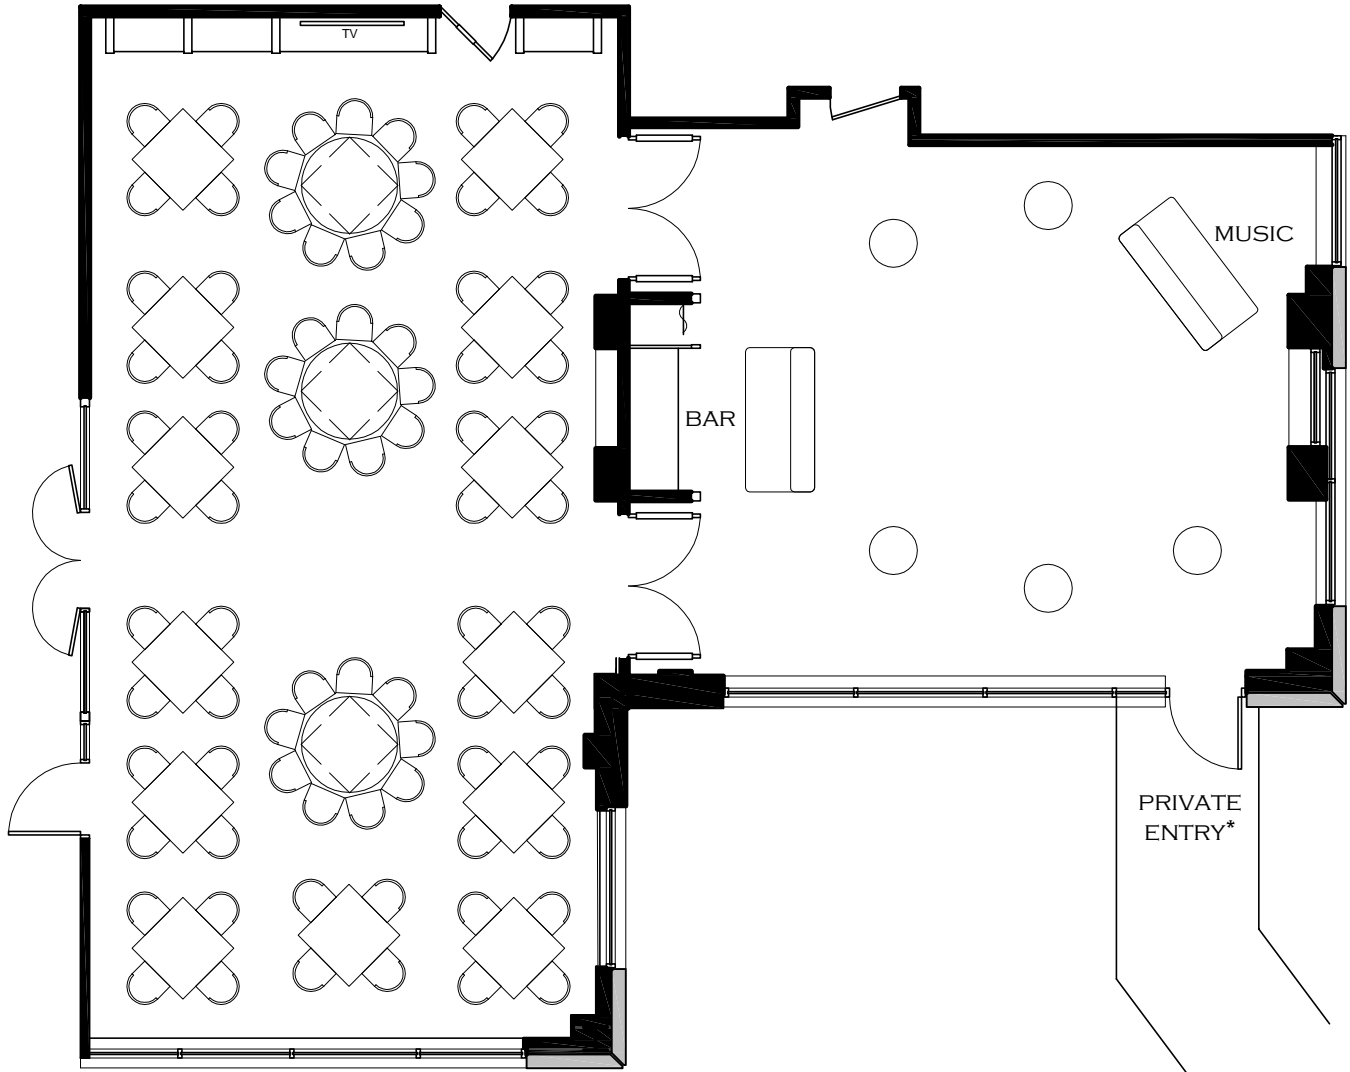

# BEACON

## GRILLE

ALCOVE/RUMFORD/EAST ROOMS

OPTION 34 79 SEATS

NOTE: ALL ARRANGEMENTS ARE APPROXIMATE.  
MOST PLANS CAN BE ARRANGED DIFFERENTLY  
TO ACCOMMODATE MORE OR FEWER GUESTS.

\* COVERED PRIVATE ENTRANCE WALKWAY