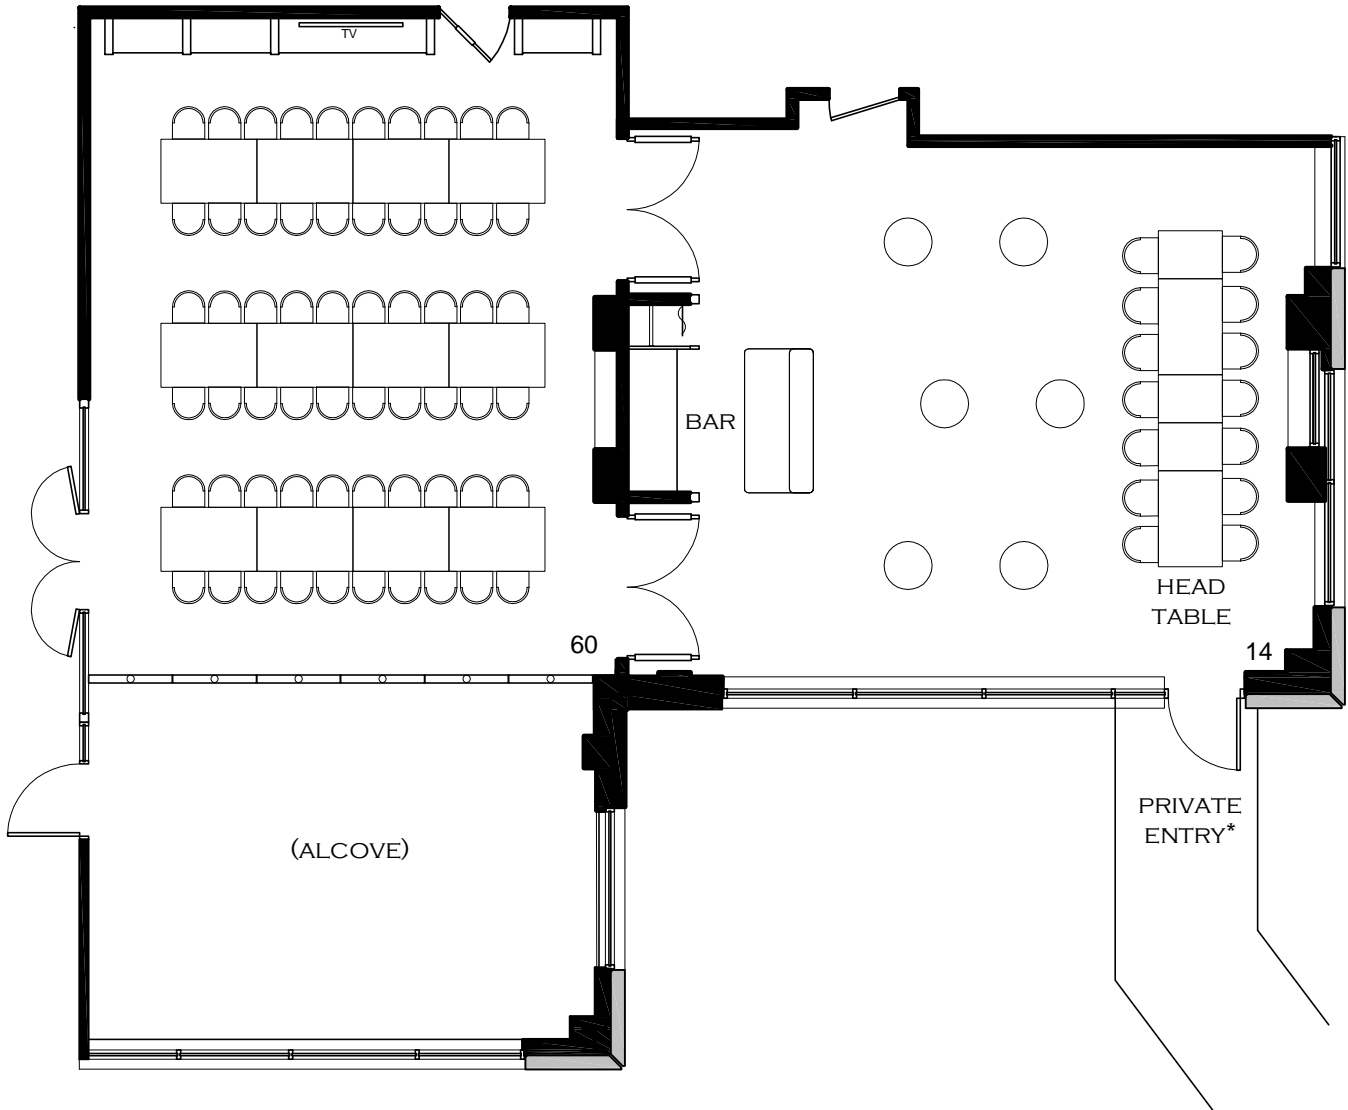

BEACON GRILLE

RUMFORD/EAST ROOMS

OPTION 33

74 SEATS

NOTE: ALL ARRANGEMENTS ARE APPROXIMATE.
MOST PLANS CAN BE ARRANGED DIFFERENTLY
TO ACCOMMODATE MORE OR FEWER GUESTS.

* COVERED PRIVATE ENTRANCE WALKWAY