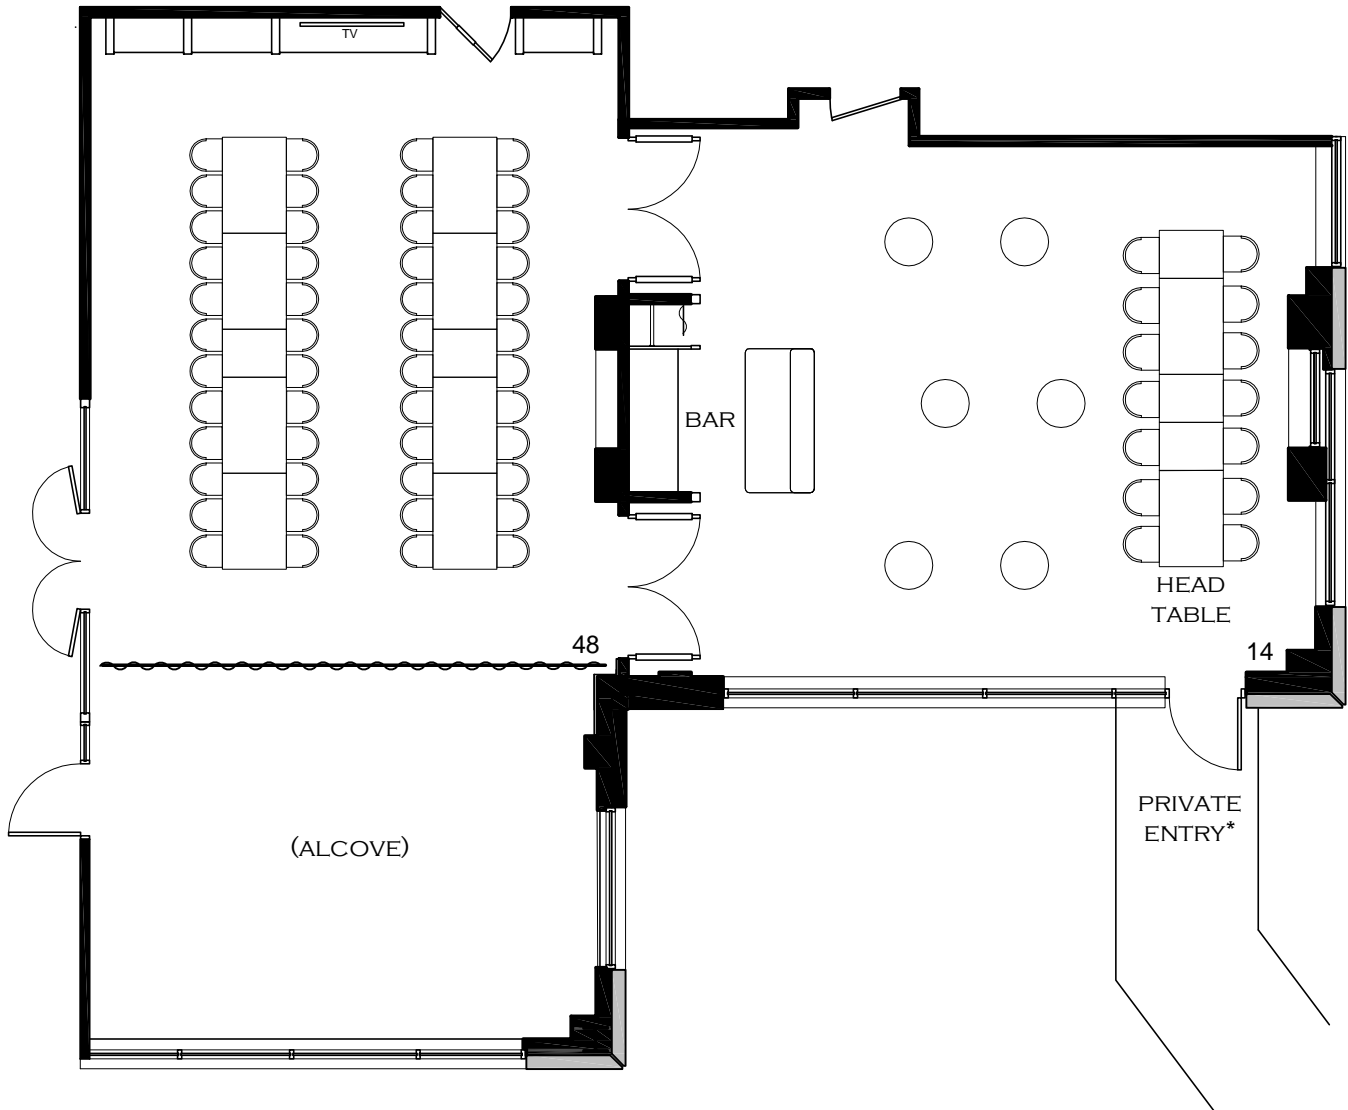

BEACON GRILLE

RUMFORD/EAST ROOMS

OPTION 32

62 SEATS

NOTE: ALL ARRANGEMENTS ARE APPROXIMATE.
MOST PLANS CAN BE ARRANGED DIFFERENTLY
TO ACCOMMODATE MORE OR FEWER GUESTS.

* COVERED PRIVATE ENTRANCE WALKWAY