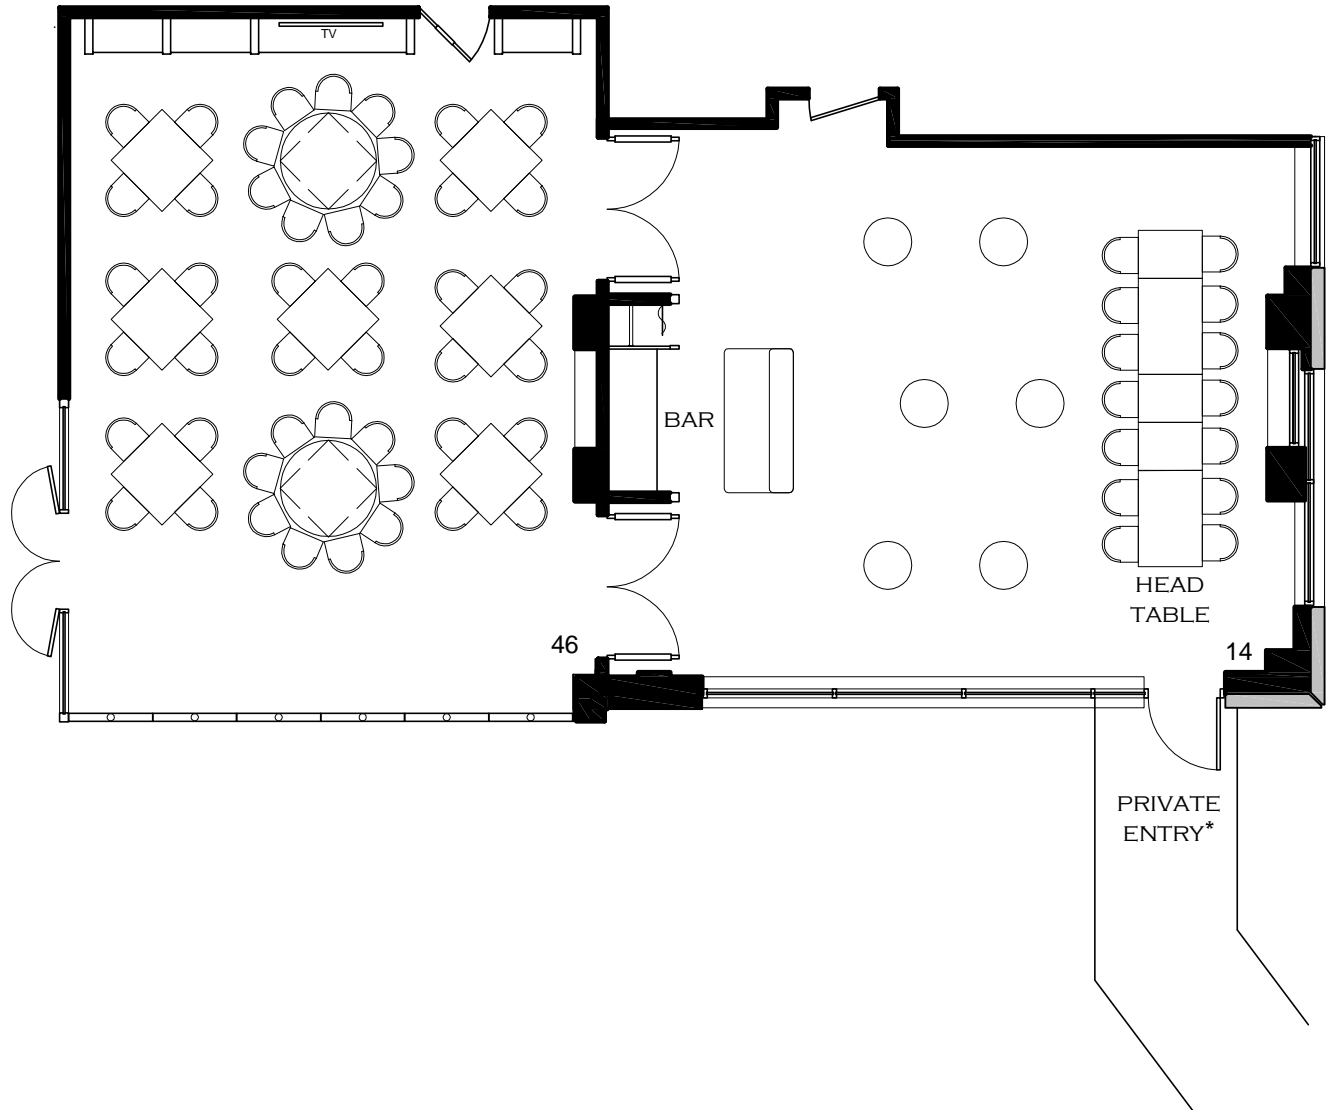

BEACON GRILLE

RUMFORD/EAST ROOMS

OPTION 30

60 SEATS

NOTE: ALL ARRANGEMENTS ARE APPROXIMATE.
MOST PLANS CAN BE ARRANGED DIFFERENTLY
TO ACCOMMODATE MORE OR FEWER GUESTS.

* COVERED PRIVATE ENTRANCE WALKWAY