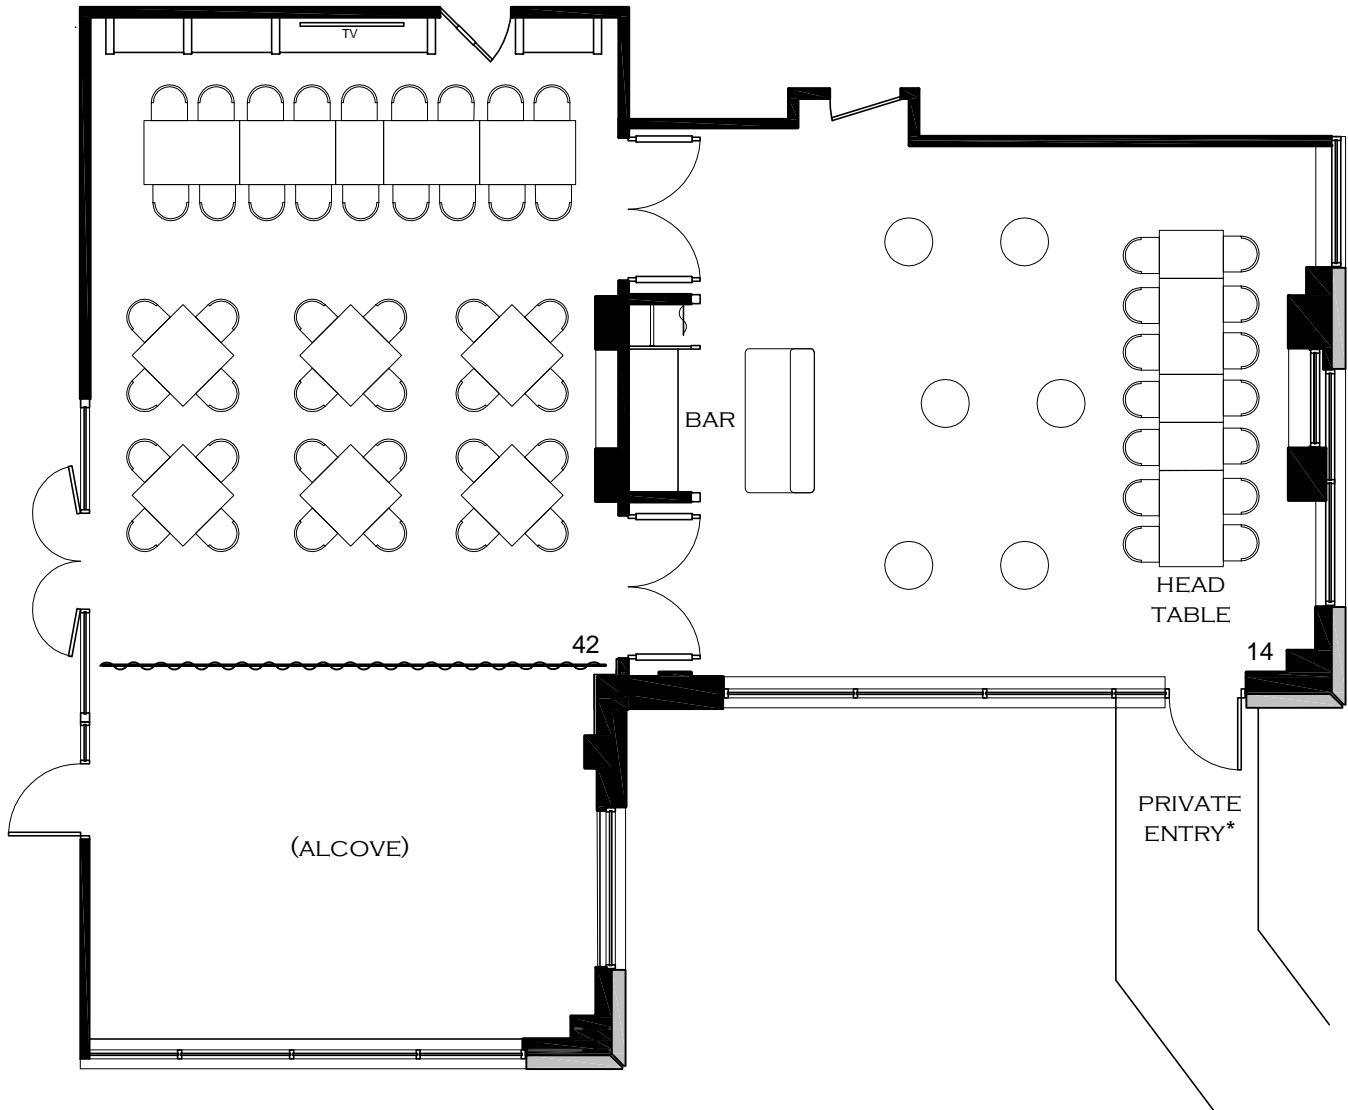

BEACON GRILLE

RUMFORD/EAST ROOMS

OPTION 28

56 SEATS

NOTE: ALL ARRANGEMENTS ARE APPROXIMATE.
MOST PLANS CAN BE ARRANGED DIFFERENTLY
TO ACCOMMODATE MORE OR FEWER GUESTS.

* COVERED PRIVATE ENTRANCE WALKWAY