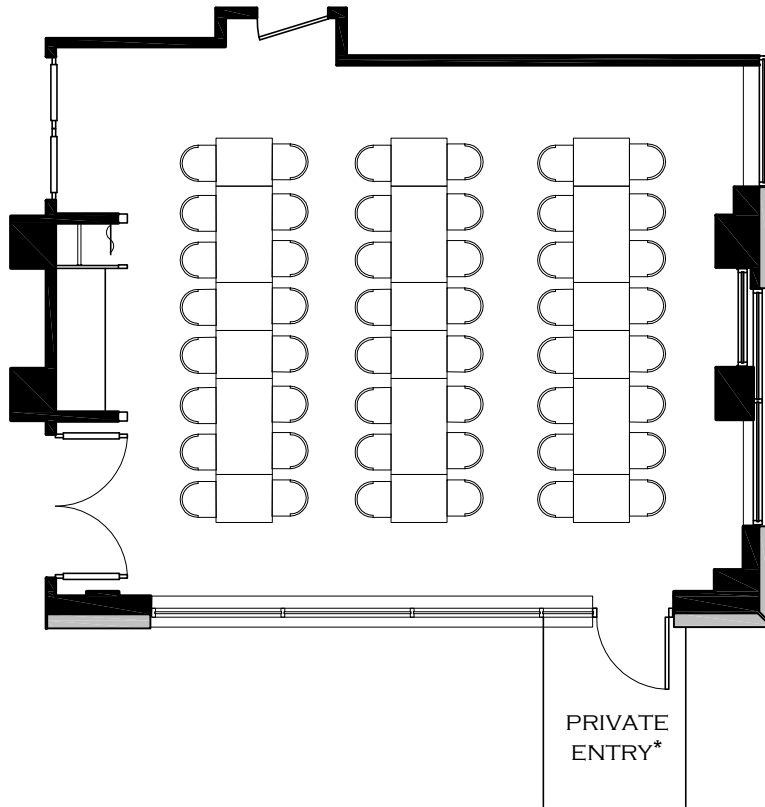

BEACON GRILLE

EAST ROOM

OPTION 26 48 SEATS

NOTE: ALL ARRANGEMENTS ARE APPROXIMATE.
MOST PLANS CAN BE ARRANGED DIFFERENTLY
TO ACCOMMODATE MORE OR FEWER GUESTS.

* COVERED PRIVATE ENTRANCE WALKWAY