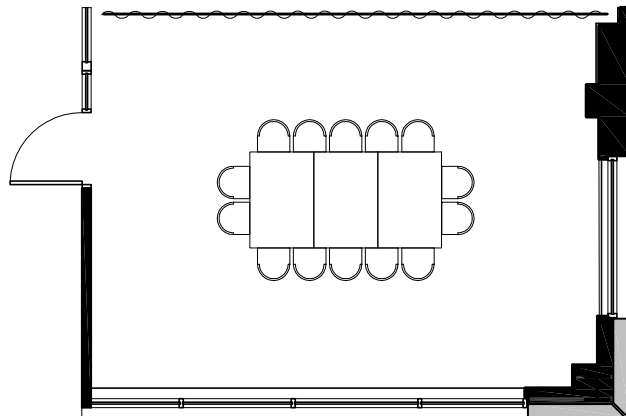

# BEACON GRILLE

The Baldwin Room (below) is our smallest private dining room. Its beautiful, solid granite-top table is ideal for 8 to 10 guests, but will accommodate as many as 11 in relative comfort. This room can be very private. Call our Beacon Grille function director at **781-933-3333** for details.

BALDWIN ROOM  
OPTION 2 11 SEATS

ALCOVE  
OPTION 4 14 SEATS

NOTE: ALL ARRANGEMENTS ARE APPROXIMATE.  
MOST PLANS CAN BE ARRANGED DIFFERENTLY  
TO ACCOMMODATE MORE OR FEWER GUESTS.