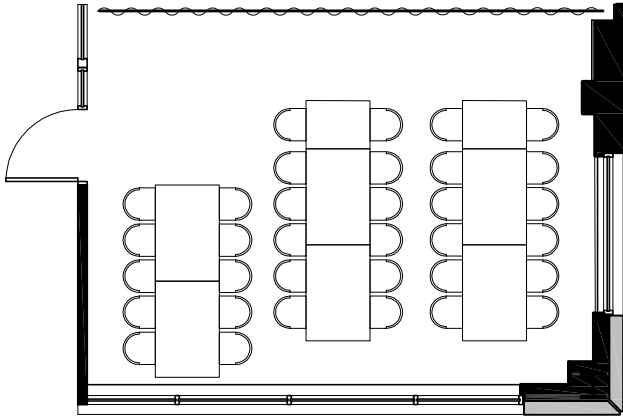

BEACON GRILLE

ALCOVE

OPTION 18 34 SEATS

ALCOVE

OPTION 20 39 SEATS

NOTE: ALL ARRANGEMENTS ARE APPROXIMATE.
MOST PLANS CAN BE ARRANGED DIFFERENTLY
TO ACCOMMODATE MORE OR FEWER GUESTS.