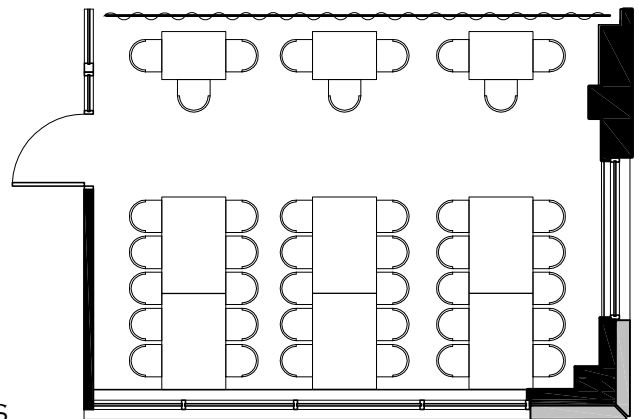

BEACON GRILLE

ALCOVE

OPTION 18 34 SEATS

ALCOVE

OPTION 20 39 SEATS

NOTE: ALL ARRANGEMENTS ARE APPROXIMATE.
MOST PLANS CAN BE ARRANGED DIFFERENTLY
TO ACCOMMODATE MORE OR FEWER GUESTS.