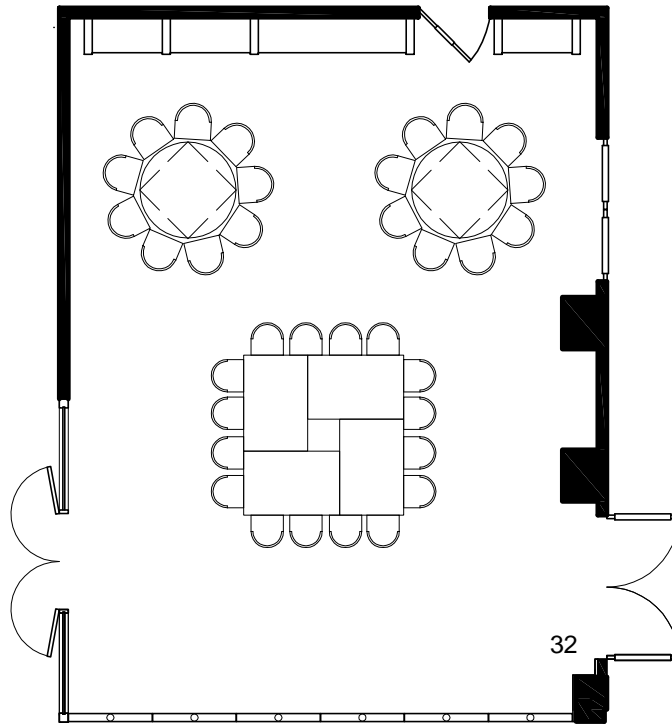

BEACON GRILLE

RUMFORD ROOM

OPTION 17 34 SEATS

NOTE: ALL ARRANGEMENTS ARE APPROXIMATE.
MOST PLANS CAN BE ARRANGED DIFFERENTLY
TO ACCOMMODATE MORE OR FEWER GUESTS.