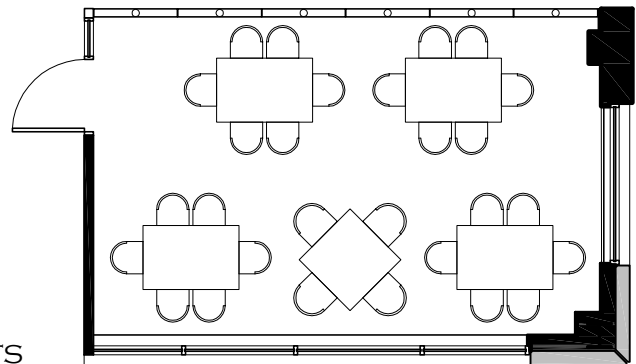

BEACON

GRILLE

ALCOVE

OPTION 14 27 SEATS

ALCOVE

OPTION 16 28 SEATS

NOTE: ALL ARRANGEMENTS ARE APPROXIMATE.
MOST PLANS CAN BE ARRANGED DIFFERENTLY
TO ACCOMMODATE MORE OR FEWER GUESTS.