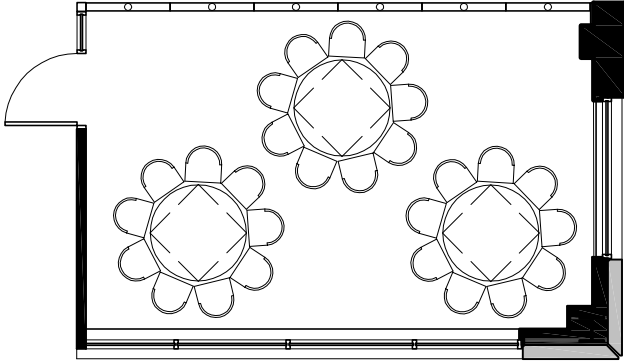

BEACON

GRILLE

ALCOVE

OPTION 14 27 SEATS

ALCOVE

OPTION 16 28 SEATS

NOTE: ALL ARRANGEMENTS ARE APPROXIMATE.
MOST PLANS CAN BE ARRANGED DIFFERENTLY
TO ACCOMMODATE MORE OR FEWER GUESTS.